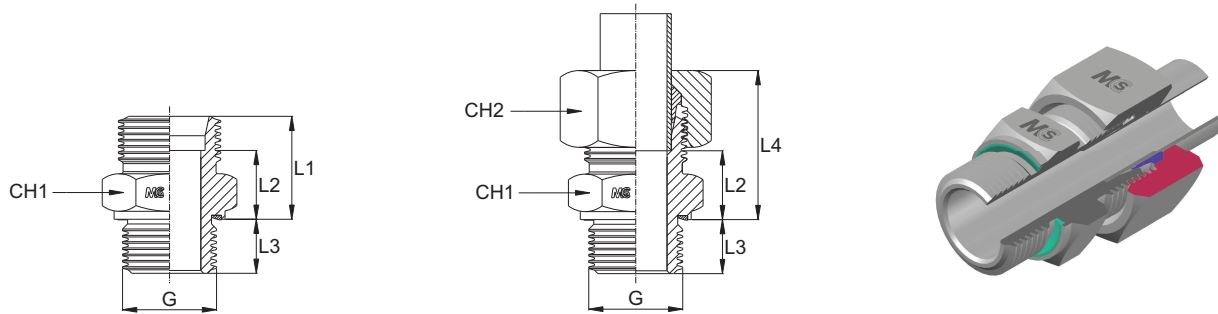

ADATTATORE MASCHIO DI ESTREMITÀ CON GUARNIZIONE PIANA - Serie S

Filetto Gas Cilindrico

MALE STUD COUPLING WITH CAPTIVE SEAL - S Series

BSP Parallel Thread

Serie Series	Bar W.P.	Codice (Corpo) Part Number (Body)	Codice (Completo) Part Number (Complete)	Ø Est. Tube O.D.	G	L1	L2	L3	L4	CH1	CH2	
S	900	GE06SRG1/8VB	GE06SRG1/8V	6	1/8"	20,0	13,0	8,0	28,0	14	17	
		GE06SRG1/4VB	GE06SRG1/4V	6	1/4"	20,0	13,0	12,0	28,0	19	17	
		GE06SRG3/8VB	GE06SRG3/8V	6	3/8"	22,5	15,5	12,0	30,0	22	19	
	630	GE06SRG1/2VB	GE06SRG1/2V	6	1/2"	24,0	17,0	14,0	34,0	27	19	
		GE08SRG1/8VB	GE08SRG1/8V	8	1/8"	21,0	14,0	8,0	30,0	17	19	
		GE08SRG1/4VB	GE08SRG1/4V	8	1/4"	22,0	15,0	12,0	30,0	19	19	
		GE08SRG3/8VB	GE08SRG3/8V	8	3/8"	22,5	15,5	12,0	30,5	22	19	
		GE10SRG1/8VB	GE10SRG1/8V	10	1/8"	21,0	13,5	8,0	30,5	19	22	
		GE10SRG1/4VB	GE10SRG1/4V	10	1/4"	22,0	14,5	12,0	30,5	19	22	
		GE10SRG3/8VB	GE10SRG3/8V	10	3/8"	22,5	15,0	12,0	31,0	22	22	
		GE10SRG1/2VB	GE10SRG1/2V	10	1/2"	25,0	17,5	14,0	33,5	27	22	
		GE10SRG3/4VB	GE10SRG3/4V	10	3/4"	25,0	17,5	16,0	36,0	32	22	
		GE12SRG1/4VB	GE12SRG1/4V	12	1/4"	24,0	16,5	12,0	32,5	22	24	
		GE12SRG3/8VB	GE12SRG3/8V	12	3/8"	24,5	17,0	12,0	33,0	22	24	
		GE12SRG1/2VB	GE12SRG1/2V	12	1/2"	25,0	17,5	14,0	33,5	27	24	
		GE14SRG3/8VB	GE14SRG3/8V	14	3/8"	26,5	18,5	12,0	36,5	24	27	
		GE14SRG1/2VB	GE14SRG1/2V	14	1/2"	27,0	19,0	14,0	37,0	27	27	
		GE14SRG3/4VB	GE14SRG3/4V	14	3/4"	27,0	19,0	16,0	39,0	32	27	
		400	GE16SRG1/4VB	GE16SRG1/4V	16	1/4"	26,0	17,5	12,0	38,0	27	30
			GE16SRG3/8VB	GE16SRG3/8V	16	3/8"	26,5	18,0	12,0	36,5	27	30
	GE16SRG1/2VB		GE16SRG1/2V	16	1/2"	27,0	18,5	14,0	37,0	27	30	
	GE16SRG3/4VB		GE16SRG3/4V	16	3/4"	29,0	20,5	16,0	39,0	32	30	
	GE16SRG1VB		GE16SRG1V	16	1"	31,0	22,5	18,0	43,5	41	30	
	GE20SRG3/8VB		GE20SRG3/8V	20	3/8"	28,5	18,0	12,0	-	32	36	
	GE20SRG1/2VB		GE20SRG1/2V	20	1/2"	31,0	20,5	14,0	42,0	32	36	
	GE20SRG3/4VB		GE20SRG3/4V	20	3/4"	31,0	20,5	16,0	42,0	32	36	
	GE20SRG1VB		GE20SRG1V	20	1"	33,0	22,5	18,0	44,0	41	36	
	GE20SRG11/4VB		GE20SRG11/4V	20	1,1/4"	33,0	22,5	20,0	44,0	50	36	
	GE25SRG1/2VB		GE25SRG1/2V	25	1/2"	35,0	23,0	14,0	47,0	41	46	
	GE25SRG3/4VB		GE25SRG3/4V	25	3/4"	35,0	23,0	16,0	47,0	41	46	
	GE25SRG1VB		GE25SRG1V	25	1"	35,0	23,0	18,0	47,0	41	46	
	GE25SRG11/4VB		GE25SRG11/4V	25	1,1/4"	35,0	23,0	20,0	47,0	50	46	
	GE30SRG3/4VB		GE30SRG3/4V	30	3/4"	39,0	25,5	16,0	-	46	50	
	GE30SRG1VB		GE30SRG1V	30	1"	37,0	23,5	18,0	50,0	46	50	
	GE30SRG11/4VB	GE30SRG11/4V	30	1,1/4"	37,0	23,5	20,0	50,0	50	50		
	GE30SRG11/2VB	GE30SRG11/2V	30	1,1/2"	37,0	23,5	22,0	53,0	55	50		
	315	GE38SRG1VB	GE38SRG1V	38	1"	42,0	26,0	18,0	42,0	46	50	
		GE38SRG11/4VB	GE38SRG11/4V	38	1,1/4"	42,0	26,0	20,0	57,0	55	60	
		GE38SRG11/2VB	GE38SRG11/2V	38	1,1/2"	42,0	26,0	22,0	57,0	55	60	
	250	GE38SRG2VB	GE38SRG2V	38	2"	-	-	-	-	70	60	