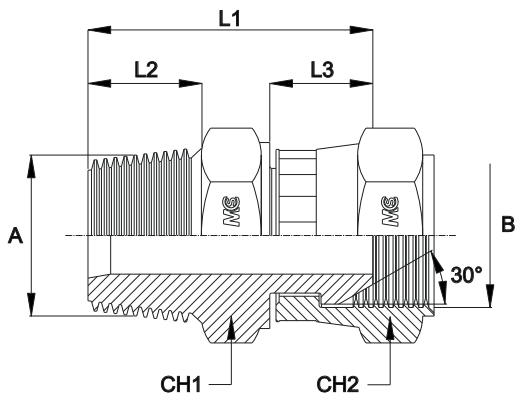

ADATTATORE MASCHIO/FEMMINA GIREVOLE

Filetto Maschio NPT/Femmina NPSM

MALE/SWIVEL FEMALE CONNECTOR

Male Thread NPT/Female Thread NPSM

Bar W.P.	Codice Part Number	A	B	L1	L2	L3	CH1	CH2
350	NPTMSFA0202	1/8"	1/8"	28,5	10,0	10,0	14	17
	NPTMSFA0404	1/4"	1/4"	34,5	14,0	10,0	14	19
250	NPTMSFA0606	3/8"	3/8"	37,0	14,0	12,5	19	22
225	NPTMSFA0808	1/2"	1/2"	46,0	19,0	14,5	22	27
200	NPTMSFA1212	3/4"	3/4"	46,0	19,0	16,0	27	32
160	NPTMSFA1616	1"	1"	55,0	24,0	17,0	36	38
	NPTMSFA2020	1" 1/4	1" 1/4	55,5	25,0	16,5	46	50
	NPTMSFA2424	1" 1/2	1" 1/2	61,0	25,0	20,5	50	55