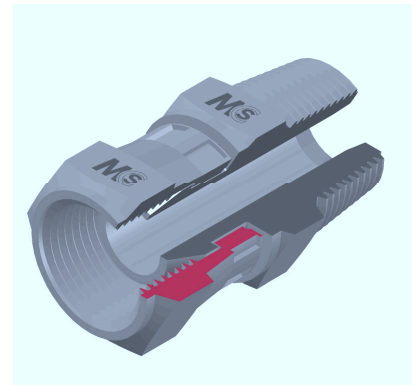

ADATTATORE MASCHIO/FEMMINA GIREVOLE

Filetto Maschio NPT/Femmina NPSM

MALE/SWIVEL FEMALE CONNECTOR

Male Thread NPT/Female Thread NPSM

Bar W.P.	Codice Part Number	A	B	L1	L2	L3	CH1	CH2
350	NPTMSFA0202	1/8"	1/8"	28,5	10,0	10,0	14	17
	NPTMSFA0404	1/4"	1/4"	34,5	14,0	10,0	14	19
250	NPTMSFA0606	3/8"	3/8"	37,0	14,0	12,5	19	22
225	NPTMSFA0808	1/2"	1/2"	46,0	19,0	14,5	22	27
200	NPTMSFA1212	3/4"	3/4"	46,0	19,0	16,0	27	32
160	NPTMSFA1616	1"	1"	55,0	24,0	17,0	36	38
	NPTMSFA2020	1" 1/4	1" 1/4	55,5	25,0	16,5	46	50
	NPTMSFA2424	1" 1/2	1" 1/2	61,0	25,0	20,5	50	55