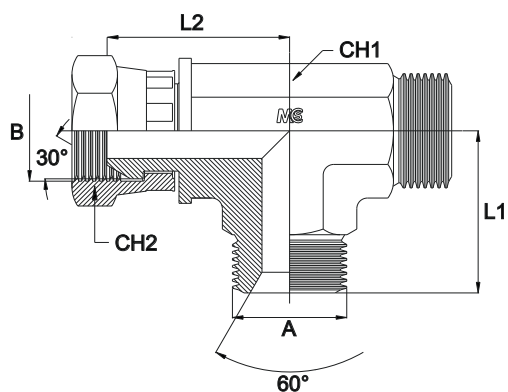

ADATTATORE A «T» LATERALE MASCHIO/FEMMINA GIREVOLE

Filetto Gas Cilindrico

MALE/SWIVEL FEMALE STUD BARREL TEE

Thread BSP Parallel

Bar W.P.	Codice Part Number	A	B	L1	L2	CH1	CH2
400	TLBSPMSFA0202	1/8"	1/8"	21,0	18,0	12	17
	TLBSPMSFA0404	1/4"	1/4"	26,0	23,5	14	19
	TLBSPMSFA0606	3/8"	3/8"	29,0	25,5	19	22
350	TLBSPMSFA0808	1/2"	1/2"	34,0	29,5	22	27
	TLBSPMSFA1010	5/8"	5/8"	38,0	-	27	30
315	TLBSPMSFA1212	3/4"	3/4"	41,0	37,0	27	32
250	TLBSPMSFA1616	1"	1"	45,0	43,0	33	38
160	TLBSPMSFA2020	1" 1/4	1" 1/4	57,0	51,0	41	50
	TLBSPMSFA2424	1" 1/2	1" 1/2	59,0	59,0	50	55
125	TLBSPMSFA3232	2"	2"	78,0	-	65	70