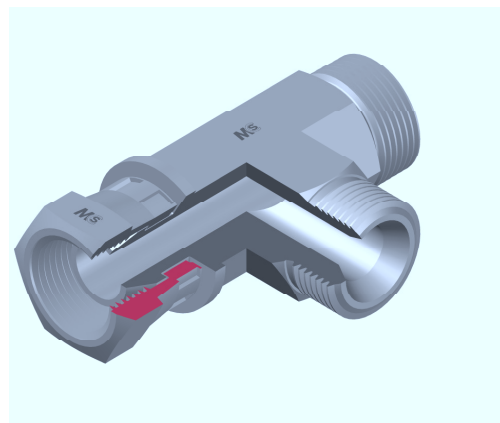

ADATTATORE A «T» LATERALE MASCHIO/FEMMINA GIREVOLE

Filetto Gas Cilindrico

MALE/SWIVEL FEMALE STUD BARREL TEE

Thread BSP Parallel

Bar W.P.	Codice Part Number	A	B	L1	L2	CH1	CH2
400	TLBSPMSFA0202	1/8"	1/8"	21,0	18,0	12	17
	TLBSPMSFA0404	1/4"	1/4"	26,0	23,5	14	19
	TLBSPMSFA0606	3/8"	3/8"	29,0	25,5	19	22
350	TLBSPMSFA0808	1/2"	1/2"	34,0	29,5	22	27
	TLBSPMSFA1010	5/8"	5/8"	38,0	-	27	30
315	TLBSPMSFA1212	3/4"	3/4"	41,0	37,0	27	32
250	TLBSPMSFA1616	1"	1"	45,0	43,0	33	38
160	TLBSPMSFA2020	1" 1/4	1" 1/4	57,0	51,0	41	50
	TLBSPMSFA2424	1" 1/2	1" 1/2	59,0	59,0	50	55
125	TLBSPMSFA3232	2"	2"	78,0	-	65	70