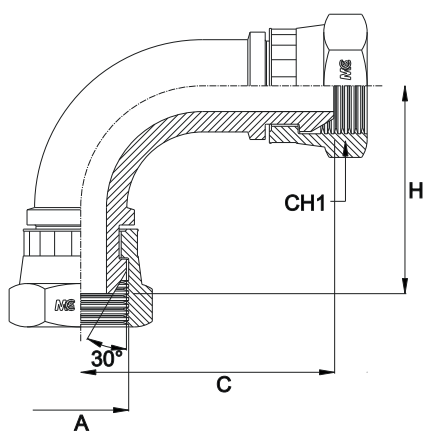

**ADATTATORE A 90° FEMMINA/FEMMINA GIREVOLE**

Filetto Gas Cilindrico

**90° SWIVEL ELBOW FEMALE/FEMALE**

Thread BSP Parallel

Bar W.P.	Codice Part Number	A	B	C	H	CH1
400	90BSPSFA0202	1/8"	1/8"	-	-	17
	90BSPSFA0404	1/4"	1/4"	29,0	27,0	19
	90BSPSFA0606	3/8"	3/8"	39,0	37,0	22
350	90BSPSFA0808	1/2"	1/2"	46,0	45,0	27
315	90BSPSFA1212	3/4"	3/4"	63,0	61,0	32
250	90BSPSFA1616*	1"	1"	-	-	38
160	90BSPSFA2020*	1" 1/4	1" 1/4	-	-	50
120	90BSPSFA2424*	1" 1/2	1" 1/2	-	-	55

\* Saldato

\* Welded