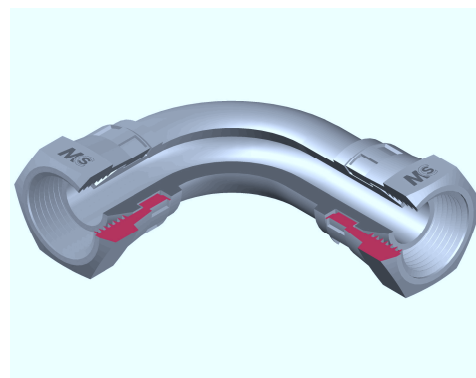

**ADATTATORE A 90° FEMMINA/FEMMINA GIREVOLE**

Filetto Gas Cilindrico

**90° SWIVEL ELBOW FEMALE/FEMALE**

Thread BSP Parallel

Bar W.P.	Codice Part Number	A	B	C	H	CH1
400	90BSPSFA0202	1/8"	1/8"	-	-	17
	90BSPSFA0404	1/4"	1/4"	29,0	27,0	19
	90BSPSFA0606	3/8"	3/8"	39,0	37,0	22
350	90BSPSFA0808	1/2"	1/2"	46,0	45,0	27
315	90BSPSFA1212	3/4"	3/4"	63,0	61,0	32
250	90BSPSFA1616*	1"	1"	-	-	38
160	90BSPSFA2020*	1" 1/4	1" 1/4	-	-	50
120	90BSPSFA2424*	1" 1/2	1" 1/2	-	-	55

\* Saldato

\* Welded