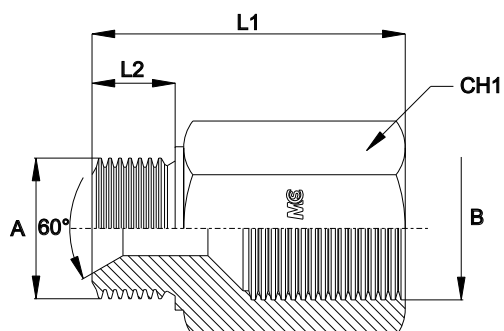

**PROLUNGA DIRITTA MASCHIO/FEMMINA - SERIE LUNGA**

Filetto Gas Cilindrico

**MALE/FEMALE CONNECTOR (LONG TYPE)**

Thread BSP Parallel

Bar W.P.	Codice Part Number	A	B	L1	L2	CH1
400	BSPMFFA0202L	1/8"	1/8"	-	8,0	14
	BSPMFFA0204L	1/8"	1/4"	49,0	8,0	19
	BSPMFFA0206L	1/8"	3/8"	51,0	8,0	22
	BSPMFFA0402L	1/4"	1/8"	-	11,0	19
	BSPMFFA0404L	1/4"	1/4"	52,0	11,0	19
	BSPMFFA0406L	1/4"	3/8"	52,0	11,0	22
350	BSPMFFA0408L	1/4"	1/2"	56,0	11,0	27
250	BSPMFFA0416L	1/4"	1"	63,5	11,0	38
400	BSPMFFA0604L	3/8"	1/4"	55,0	12,0	22
	BSPMFFA0606L	3/8"	3/8"	55,0	12,0	22
350	BSPMFFA0608L	3/8"	1/2"	57,0	12,0	27
250	BSPMFFA0616L	3/8"	1"	64,5	12,0	38
350	BSPMFFA0804L	1/2"	1/4"	59,0	14,0	27
	BSPMFFA0806L	1/2"	3/8"	58,0	14,0	27
	BSPMFFA0808L	1/2"	1/2"	59,0	14,0	27
315	BSPMFFA0812L	1/2"	3/4"	62,5	14,0	32
	BSPMFFA1204L	3/4"	1/4"	57,5	16,0	32
	BSPMFFA1206L	3/4"	3/8"	59,5	16,0	32
	BSPMFFA1208L	3/4"	1/2"	61,0	16,0	32
	BSPMFFA1212L	3/4"	3/4"	65,0	16,0	32
250	BSPMFFA1216L	3/4"	1"	69,0	16,0	38
125	BSPMFFA1232L	3/4"	2"	74,0	16,0	70
250	BSPMFFA1606L	1"	3/8"	70,5	19,0	41
	BSPMFFA1608L	1"	1/2"	72,5	19,0	41
	BSPMFFA1612L	1"	3/4"	72,5	19,0	41
	BSPMFFA1616L	1"	1"	73,0	19,0	41
200	BSPMFFA1620L	1"	1" 1/4	76,5	19,0	50
160	BSPMFFA1624L	1"	1" 1/2	74,0	19,0	55
200	BSPMFFA2012L	1" 1/4	3/4"	73,0	20,0	50
	BSPMFFA2016L	1" 1/4	1"	73,0	20,0	50
	BSPMFFA2020L	1" 1/4	1" 1/4	77,0	20,0	50
160	BSPMFFA2412L	1" 1/2	3/4"	73,0	20,0	55
	BSPMFFA2416L	1" 1/2	1"	73,0	20,0	55
	BSPMFFA2420L	1" 1/2	1" 1/4	75,5	20,0	55
	BSPMFFA2424L	1" 1/2	1" 1/2	75,5	20,0	55
125	BSPMFFA2432L	1" 1/2	2"	78,0	20,0	70
	BSPMFFA3216L	2"	1"	72,0	24,5	70
	BSPMFFA3220L	2"	1" 1/4	82,0	24,5	70
	BSPMFFA3224L	2"	1" 1/2	82,0	24,5	70
	BSPMFFA3232L	2"	2"	86,5	24,5	70