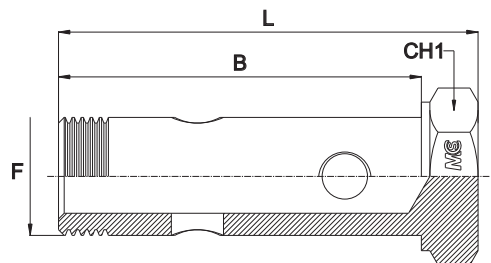

## VITE CAVA DOPPIA PER OCCHIO GAS DOUBLE BSP BOLT FOR BANJO

Bar W.P.	Codice Part Number	Filetto Thread	B	L	CH1
300	DBSPBLT04	1/4"	42,0	52,0	19
280	DBSPBLT06	3/8"	50,0	59,0	22
200	DBSPBLT08	1/2"	64,0	74,0	27
	DBSPBLT12	3/4"	-	-	32
120	DBSPBLT16	1"	-	-	41