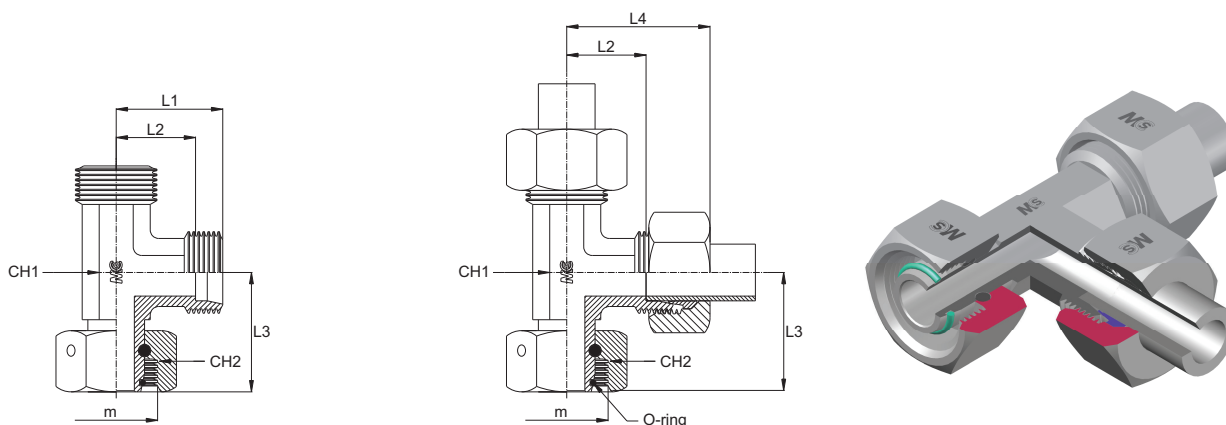

**“T” LATERALE ORIENTABILE CON DADO GIREVOLE
ADJUSTABLE MALE STUD BARREL TEE**

Serie Series	Bar W.P.	Codice (Corpo) Part Number (Body)	Codice (Completo) Part Number (Complete)	Ø Est. Tubo Tube O.D.	m	L1	L2	L3	L4	CH1	CH2
L	630	TLW06LB	TLW06L	6	12x1,5	19,0	12,0	24,5	27,0	12	14
		TLW08LB	TLW08L	8	14x1,5	21,0	14,0	26,0	29,0	12	17
		TLW10LB	TLW10L	10	16x1,5	22,0	15,0	28,0	30,0	14	19
	450	TLW12LB	TLW12L	12	18x1,5	24,0	17,0	28,5	32,0	17	22
		TLW15LB	TLW15L	15	22x1,5	28,0	21,0	34,0	36,0	19	27
		TLW18LB	TLW18L	18	26x1,5	31,0	23,5	36,0	40,0	27	32
	300	TLW22LB	TLW22L	22	30x2,0	35,0	27,5	40,5	44,0	27	36
		TLW28LB	TLW28L	28	36x2,0	38,0	30,5	41,5	47,0	36	41
		TLW35LB	TLW35L	35	45x2,0	45,0	34,5	51,0	56,0	41	50
TLW42LB		TLW42L	42	52x2,0	51,0	40,0	52,0	63,0	50	60	
S	900	TLW06SB	TLW06S	6	14x1,5	23,0	16,0	25,0	31,0	12	17
		TLW08SB	TLW08S	8	16x1,5	24,0	17,0	27,5	32,0	14	19
	800	TLW10SB	TLW10S	10	18x1,5	25,0	17,5	28,5	34,0	17	22
		TLW12SB	TLW12S	12	20x1,5	29,0	21,5	29,5	38,0	17	24
	700	TLW14SB	TLW14S	14	22x1,5	30,0	22,0	34,0	40,0	19	27
		TLW16SB	TLW16S	16	24x1,5	33,0	24,5	35,0	43,0	24	30
	650	TLW20SB	TLW20S	20	30x2,0	37,0	26,5	41,0	48,0	27	36
		TLW25SB	TLW25S	25	36x2,0	42,0	30,0	47,5	54,0	36	46
		TLW30SB	TLW30S	30	42x2,0	49,0	35,5	54,5	62,0	41	50
TLW38SB		TLW38S	38	52x2,0	57,0	41,0	54,0	72,0	50	60	
420		TLW30SB	TLW30S	30	42x2,0	49,0	35,5	54,5	62,0	41	50