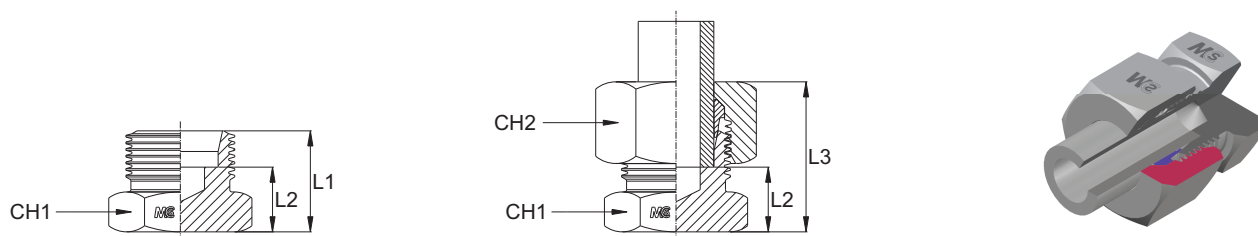

**TAPPO MASCHIO SV. 24°
MALE PLUG 24° CONE**

Serie Series	Bar W.P.	Codice (Corpo) Part Number (Body)	Codice (Completo) Part Number (Complete)	Ø Est. Tubo Tube O.D.	L1	L2	L3	CH1	CH2
L	630	MMHP06LB	MMHP06L	6	14,0	7,0	21,5	14	14
		MMHP08LB	MMHP08L	8	15,0	8,0	23,0	14	17
		MMHP10LB	MMHP10L	10	16,0	9,0	24,0	17	19
	450	MMHP12LB	MMHP12L	12	17,0	10,0	24,5	19	22
		MMHP15LB	MMHP15L	15	18,0	11,0	26,0	24	27
		MMHP18LB	MMHP18L	18	19,0	11,5	28,0	27	32
	300	MMHP22LB	MMHP22L	22	21,0	13,5	30,0	32	36
		MMHP28LB	MMHP28L	28	22,0	14,5	31,0	41	41
		MMHP35LB	MMHP35L	35	25,0	14,5	36,0	46	50
S	900	MMHP06SB	MMHP06S	6	18,0	11,0	26,0	14	17
		MMHP08SB	MMHP08S	8	20,0	13,0	28,0	17	19
	800	MMHP10SB	MMHP10S	10	20,0	12,5	28,5	19	22
		MMHP12SB	MMHP12S	12	22,0	14,5	30,5	22	24
	700	MMHP14SB	MMHP14S	14	24,0	16,0	34,0	24	27
		MMHP16SB	MMHP16S	16	24,0	15,5	34,0	27	30
	650	MMHP20SB	MMHP20S	20	28,0	17,5	39,0	32	36
		MMHP25SB	MMHP25S	25	32,0	20,0	44,0	41	46
		MMHP30SB	MMHP30S	30	34,0	20,5	47,0	46	50
420	MMHP38SB	MMHP38S	38	39,0	23,0	54,0	55	60	