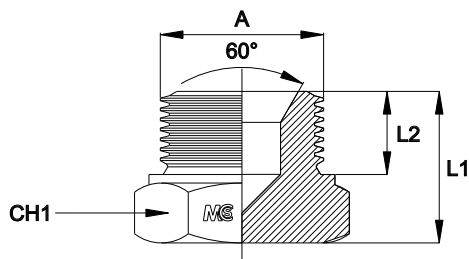

TAPPO MASCHIO

Filetto Gas Cilindrico

MALE PLUG

Thread BSP Parallel

Bar W.P.	Codice Part Number	A	L1	L2	CH1
400	BSPMHP02	1/8"	16,5	8,0	14
	BSPMHP04	1/4"	19,5	11,0	19
	BSPMHP06	3/8"	21,0	12,0	22
350	BSPMHP08	1/2"	24,0	14,0	27
	BSPMHP10	5/8"	27,0	16,0	30
315	BSPMHP12	3/4"	27,0	16,0	32
250	BSPMHP16	1"	32,0	19,0	41
200	BSPMHP20	1" 1/4	34,0	20,0	50
160	BSPMHP24	1" 1/2	37,0	20,0	55
125	BSPMHP32	2"	41,0	24,5	70