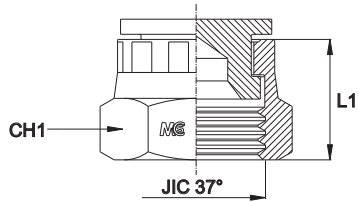

TAPPO FEMMINA GIREVOLE SWIVEL FEMALE PLUG

Serie Series	Bar W.P.	Codice Code	W	L1	CH1
UNIVERSALE UNIVERSAL	450	JSFHP07	7/16"-20	17,0	17
		JSFHP08	1/2"-20	17,0	17
	350	JSFHP09	9/16"-18	17,0	19
		JSFHP12	3/4"-16	21,0	24
		JSFHP14	7/8"-14	24,0	27
		JSFHP17	1" 1/16-12	26,0	32
	290	JSFHP21	1" 5/16-12	29,0	38
	240	JSFHP26	1" 5/8-12	31,0	50
		JSFHP30	1" 7/8-12	35,0	55
	105	JSFHP40	2" 1/2-12	-	-