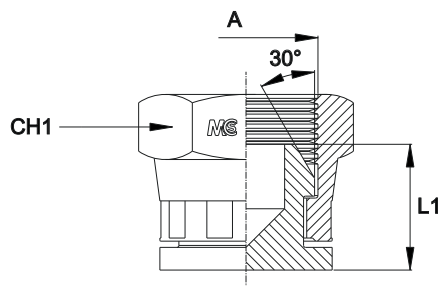

TAPPO FEMMINA GIREVOLE

Filetto Gas Cilindrico

SWIVEL FEMALE PLUG

Thread BSP Parallel

Bar W.P.	Codice Part Number	A	L1	CH1
400	BSPSFHP04	1/4"	13,5	19
	BSPSFHP06	3/8"	15,5	22
350	BSPSFHP08	1/2"	17,5	27
	BSPSFHP10	5/8"	17,5	30
315	BSPSFHP12	3/4"	20,0	32
250	BSPSFHP16	1"	21,8	38
160	BSPSFHP20	1" 1/4	21,0	50
	BSPSFHP24	1" 1/2	25,5	55