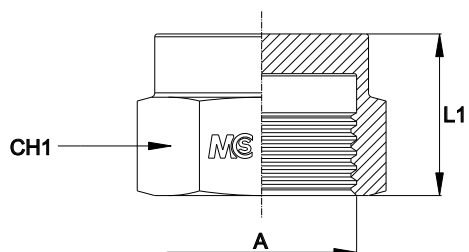

TAPPO FEMMINA FISSA

Filetto Metrico Cilindrico

FIXED FEMALE PLUG

Thread Metric Parallel

Bar W.P.	Codice Part Number	A	L1	CH1
400	MFHP12	12x1,5	17,0	17
	MFHP14	14x1,5	17,0	19
	MFHP16	16x1,5	21,0	22
	MFHP18	18x1,5	22,0	24
350	MFHP20	20x1,5	22,0	27
	MFHP22	22x1,5	22,0	27
315	MFHP24	24x1,5	24,0	30
	MFHP26	26x1,5	26,0	32
250	MFHP28	28x1,5	26,0	36