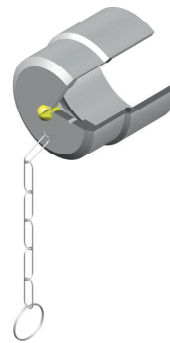

**TAPPI**

Norma ISO 7241-1 "B"

**PLUGS**

ISO 7241-1 "B" Standard

Tappi di sicurezza in Alluminio con catena in Acciaio Inox.

Safety caps in Aluminum with Stainless Steel chain.

Tappo per Femmina  
Plug for Female

Codice Maschio Male Code	Ø A Inch.
MP04	1/4"
MP06	3/8"
MP08	1/2"
MP12	3/4"
MP16	1"
MP20	1,1/4"
MP24	1,1/2"
MP32	2"

Tappo per Maschio  
Cap for Male

Codice Femmina Female Code	Ø A Inch.
FC04	1/4"
FC06	3/8"
FC08	1/2"
FC12	3/4"
FC16	1"
FC20	1,1/4"
FC24	1,1/2"
FC32	2"