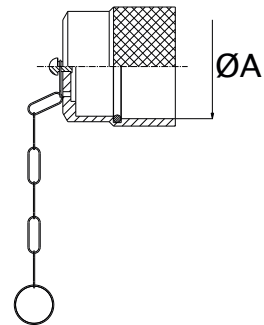

**TAPPI**

Norma ISO 7241-1 "B"

**PLUGS**

ISO 7241-1 "B" Standard

Tappi di sicurezza in Alluminio con catena in Acciaio Inox.

Safety caps in Aluminum with Stainless Steel chain.

Tappo per Femmina  
Plug for Female

Codice Maschio Male Code	Ø A Inch.
MP04	1/4"
MP06	3/8"
MP08	1/2"
MP12	3/4"
MP16	1"
MP20	1,1/4"
MP24	1,1/2"
MP32	2"

Tappo per Maschio  
Cap for Male

Codice Femmina Female Code	Ø A Inch.
FC04	1/4"
FC06	3/8"
FC08	1/2"
FC12	3/4"
FC16	1"
FC20	1,1/4"
FC24	1,1/2"
FC32	2"