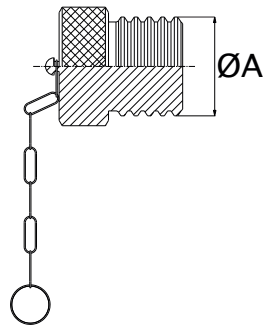

**TAPPI**

Norma ISO 7241-1 "B"

**PLUGS**

ISO 7241-1 "B" Standard

Tappi di sicurezza in Alluminio con catena in Acciaio Inox.

Safety caps in Aluminum with Stainless Steel chain.

Tappo per Femmina  
Plug for Female

Codice Maschio Male Code	Ø A Inch.
MP04	1/4"
MP06	3/8"
MP08	1/2"
MP12	3/4"
MP16	1"
MP20	1,1/4"
MP24	1,1/2"
MP32	2"

Tappo per Maschio  
Cap for Male

Codice Femmina Female Code	Ø A Inch.
FC04	1/4"
FC06	3/8"
FC08	1/2"
FC12	3/4"
FC16	1"
FC20	1,1/4"
FC24	1,1/2"
FC32	2"