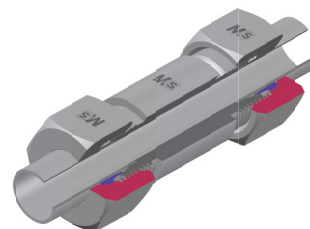

PASSAPARETE A SALDARE WELD ON BULKHEAD STRAIGHT COUPLING

Serie Series	Bar W.P.	Codice (Corpo) Part Number (Body)	Codice (Completo) Part Number (Complete)	Ø Est. Tubo Tube O.D.	D1	L1	L2	L3	CH1
L	630	WBC06LB	WBC06L	6	18,0	56,0	70,0	85,0	14
		WBC08LB	WBC08L	8	20,0	56,0	70,0	85,0	17
		WBC10LB	WBC10L	10	22,0	58,0	72,0	87,0	19
	450	WBC12LB	WBC12L	12	25,0	58,0	72,0	87,0	22
		WBC15LB	WBC15L	15	28,0	70,0	84,0	100,0	27
		WBC18LB	WBC18L	18	32,0	69,0	84,0	101,0	32
	300	WBC22LB	WBC22L	22	36,0	73,0	88,0	105,0	36
		WBC28LB	WBC28L	28	40,0	73,0	88,0	106,0	41
WBC35LB		WBC35L	35	50,0	71,0	92,0	114,0	50	
WBC42LB		WBC42L	42	60,0	70,0	92,0	115,0	60	
S	900	WBC06SB	WBC06S	6	20,0	60,0	74,0	89,0	17
		WBC08SB	WBC08S	8	22,0	60,0	74,0	89,0	19
	800	WBC10SB	WBC10S	10	25,0	59,0	74,0	91,0	22
		WBC12SB	WBC12S	12	28,0	59,0	74,0	91,0	24
	700	WBC14SB	WBC14S	14	30,0	72,0	88,0	107,0	27
		WBC16SB	WBC16S	16	35,0	71,0	88,0	107,0	30
	650	WBC20SB	WBC20S	20	38,0	71,0	92,0	114,0	36
		WBC25SB	WBC25S	25	45,0	72,0	96,0	120,0	46
		WBC30SB	WBC30S	30	50,0	73,0	100,0	126,0	50
		WBC38SB	WBC38S	38	60,0	72,0	104,0	133,0	60