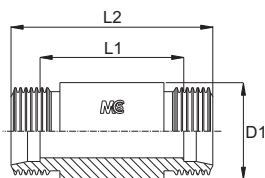

PASSAPARETE A SALDARE WELD ON BULKHEAD STRAIGHT COUPLING

Serie Series	Bar W.P.	Codice (Corpo) Part Number (Body)	Codice (Completo) Part Number (Complete)	Ø Est. Tubo Tube O.D.	D1	L1	L2	L3	CH1
L	630	WBC06LB	WBC06L	6	18,0	56,0	70,0	85,0	14
		WBC08LB	WBC08L	8	20,0	56,0	70,0	85,0	17
		WBC10LB	WBC10L	10	22,0	58,0	72,0	87,0	19
	450	WBC12LB	WBC12L	12	25,0	58,0	72,0	87,0	22
		WBC15LB	WBC15L	15	28,0	70,0	84,0	100,0	27
		WBC18LB	WBC18L	18	32,0	69,0	84,0	101,0	32
	300	WBC22LB	WBC22L	22	36,0	73,0	88,0	105,0	36
		WBC28LB	WBC28L	28	40,0	73,0	88,0	106,0	41
WBC35LB		WBC35L	35	50,0	71,0	92,0	114,0	50	
WBC42LB		WBC42L	42	60,0	70,0	92,0	115,0	60	
S	900	WBC06SB	WBC06S	6	20,0	60,0	74,0	89,0	17
		WBC08SB	WBC08S	8	22,0	60,0	74,0	89,0	19
	800	WBC10SB	WBC10S	10	25,0	59,0	74,0	91,0	22
		WBC12SB	WBC12S	12	28,0	59,0	74,0	91,0	24
	700	WBC14SB	WBC14S	14	30,0	72,0	88,0	107,0	27
		WBC16SB	WBC16S	16	35,0	71,0	88,0	107,0	30
	650	WBC20SB	WBC20S	20	38,0	71,0	92,0	114,0	36
		WBC25SB	WBC25S	25	45,0	72,0	96,0	120,0	46
		WBC30SB	WBC30S	30	50,0	73,0	100,0	126,0	50
		WBC38SB	WBC38S	38	60,0	72,0	104,0	133,0	60