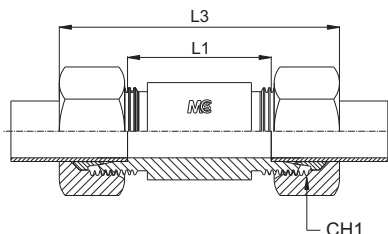

PASSAPARETE A SALDARE WELD ON BULKHEAD STRAIGHT COUPLING

Serie Series	Bar W.P.	Codice (Corpo) Part Number (Body)	Codice (Completo) Part Number (Complete)	Ø Est. Tubo Tube O.D.	D1	L1	L2	L3	CH1
L	630	WBC06LB	WBC06L	6	18,0	56,0	70,0	85,0	14
		WBC08LB	WBC08L	8	20,0	56,0	70,0	85,0	17
		WBC10LB	WBC10L	10	22,0	58,0	72,0	87,0	19
	450	WBC12LB	WBC12L	12	25,0	58,0	72,0	87,0	22
		WBC15LB	WBC15L	15	28,0	70,0	84,0	100,0	27
		WBC18LB	WBC18L	18	32,0	69,0	84,0	101,0	32
	300	WBC22LB	WBC22L	22	36,0	73,0	88,0	105,0	36
		WBC28LB	WBC28L	28	40,0	73,0	88,0	106,0	41
WBC35LB		WBC35L	35	50,0	71,0	92,0	114,0	50	
WBC42LB		WBC42L	42	60,0	70,0	92,0	115,0	60	
S	900	WBC06SB	WBC06S	6	20,0	60,0	74,0	89,0	17
		WBC08SB	WBC08S	8	22,0	60,0	74,0	89,0	19
	800	WBC10SB	WBC10S	10	25,0	59,0	74,0	91,0	22
		WBC12SB	WBC12S	12	28,0	59,0	74,0	91,0	24
	700	WBC14SB	WBC14S	14	30,0	72,0	88,0	107,0	27
		WBC16SB	WBC16S	16	35,0	71,0	88,0	107,0	30
	650	WBC20SB	WBC20S	20	38,0	71,0	92,0	114,0	36
		WBC25SB	WBC25S	25	45,0	72,0	96,0	120,0	46
		WBC30SB	WBC30S	30	50,0	73,0	100,0	126,0	50
		WBC38SB	WBC38S	38	60,0	72,0	104,0	133,0	60