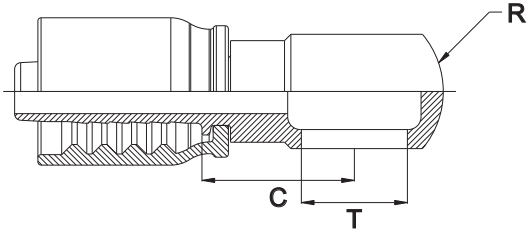

OCCHIO GAS
BSP BANJO
- RNR -

Bar W.P.	Codice Part Number	Filetto Thread	Ø Int. Tubo Inch. Hose I.D.	R	C Cut - Off
300	BSPBJ0404PC	1/4"	1/4"	24,0	24,0
	BSPBJ0604PC	3/8"	1/4"	28,0	24,0
	BSPBJ0605PC	3/8"	5/16"	28,0	24,5
280	BSPBJ0606PC	3/8"	3/8"	28,0	24,0
	BSPBJ0806PC	1/2"	3/8"	38,0	27,5
200	BSPBJ0808PC	1/2"	1/2"	38,0	28,0
	BSPBJ1212PC	3/4"	3/4"	45,0	38,5
120	BSPBJ1616PC	1"	1"	58,0	51,5