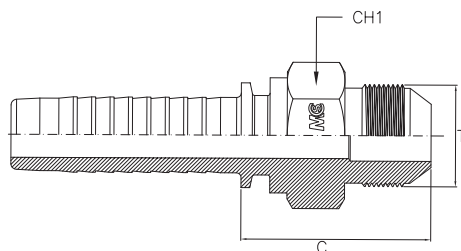

MASCHIO SVASATO A 60° - HP 700 Bar

Filetto Gas Cilindrico

MALE 60° CONE - HP 700 Bar

Thread BSP Parallel

- AGR - HP

Bar W.P.	Codice Part Number	Filetto Thread	Ø Int. Tubo Inch. Hose I.D.	C Cut - Off	CH1
700	BSPM0404HP	1/4"	1/4"	29,0	19
	BSPM0606HP	3/8"	3/8"	31,0	22
	BSPM0808HP	1/2"	1/2"	34,5	27

MASCHIO JIC CONO 74° - HP 700 Bar

JIC MALE 74° CONE - HP 700 Bar

- AGJ - HP

Bar W.P.	Codice Part Number	Filetto Thread	Ø Int. Tubo Inch. Hose I.D.	C Cut - Off	CH1
700	JM0704HP	7/16"	1/4"	29,5	14
	JM0906HP	9/16"	3/8"	30,5	17
	JM1208HP	3/4"	1/2"	32,0	22