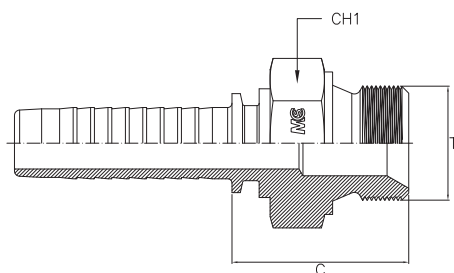

MASCHIO SVASATO A 60° - HP 700 Bar

Filetto Gas Cilindrico

MALE 60° CONE - HP 700 Bar

Thread BSP Parallel

- AGR - HP

Bar W.P.	Codice Part Number	Filetto Thread	Ø Int. Tubo Inch. Hose I.D.	C Cut - Off	CH1
700	BSPM0404HP	1/4"	1/4"	29,0	19
	BSPM0606HP	3/8"	3/8"	31,0	22
	BSPM0808HP	1/2"	1/2"	34,5	27

MASCHIO JIC CONO 74° - HP 700 Bar

JIC MALE 74° CONE - HP 700 Bar

- AGJ - HP

Bar W.P.	Codice Part Number	Filetto Thread	Ø Int. Tubo Inch. Hose I.D.	C Cut - Off	CH1
700	JM0704HP	7/16"	1/4"	29,5	14
	JM0906HP	9/16"	3/8"	30,5	17
	JM1208HP	3/4"	1/2"	32,0	22