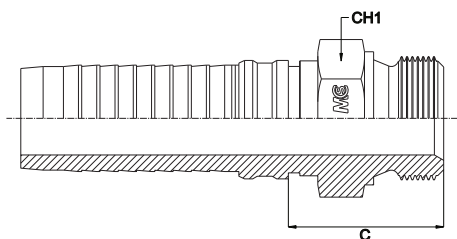

**MASCHIO SVASATO 60° INTERLOCK**

Filetto Gas Cilindrico

**INTERLOCK 60° CONE**

Thread BSP Paralell

Bar W.P.	Codice Part Number	Filetto Thread	Ø Int. Tubo Inch. Hose I.D.	C Cut - Off	CH1
420	INTBSPM1212	3/4"	3/4"	34	32
414	INTBSPM1616	1"	1"	39	38
	INTBSPM2020	1" 1/4	1" 1/4	44	50
345	INTBSPM2424	1" 1/2	1" 1/2	44	55
	INTBSPM3232	2"	2"	49	70