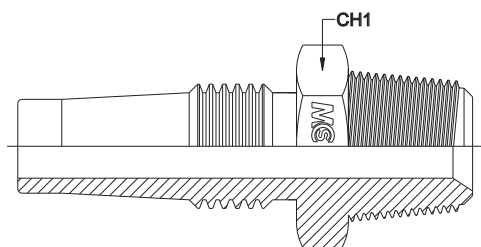

MASCHIO NPT SV. 60° RECUPERABILE
REUSABLE NPT MALE 60° CONE

Codice Part Number	Ø Int. Tubo Tube I.D.	Filetto Thread	CH1
RECNPMT0403	3/16"	1/4"	14
RECNPMT0404	1/4"	1/4"	14
RECNPMT0604	1/4"	3/8"	19
RECNPMT0605	5/16"	3/8"	19
RECNPMT0606	3/8"	3/8"	19
RECNPMT0806	3/8"	1/2"	22
RECNPMT0808	1/2"	1/2"	22
RECNPMT1210	5/8"	3/4"	27
RECNPMT1212	3/4"	3/4"	27
RECNPMT1616	1"	1"	36