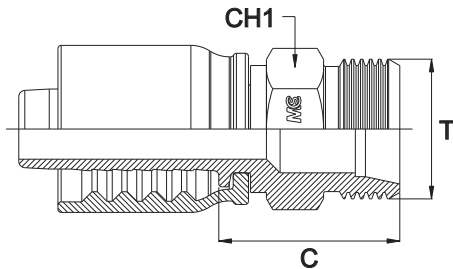

MASCHIO METRICO SV. 24° - SERIE LEGGERA
METRIC MALE 24° CONE - LIGHT TYPE
- CEL -

Bar W.P.	Codice Part Number	Filetto Thread	Ø Int. Tubo Inch. Hose I.D.	DIN 24°	C Cut - Off	CH1
280	MML0603PC	12x1,5	3/16"	06L	25,0	14
	MML0604PC	12x1,5	1/4"	06L	25,0	14
	MML0803PC	14x1,5	3/16"	08L	25,0	14
	MML0804PC	14x1,5	1/4"	08L	25,0	14
	MML1004PC	16x1,5	1/4"	10L	27,0	17
	MML1005PC	16x1,5	5/16"	10L	27,0	17
	MML1006PC	16x1,5	3/8"	10L	27,0	17
	MML1204PC	18x1,5	1/4"	12L	27,0	19
	MML1205PC	18x1,5	5/16"	12L	27,0	19
	MML1206PC	18x1,5	3/8"	12L	27,0	19
	MML1208PC	18x1,5	1/2"	12L	27,0	19
210	MML1506PC	22x1,5	3/8"	15L	28,5	22
	MML1508PC	22x1,5	1/2"	15L	28,5	22
	MML1808PC	26x1,5	1/2"	18L	31,0	27
	MML1810PC	26x1,5	5/8"	18L	31,0	27
	MML1812PC	26x1,5	3/4"	18L	30,5	27
165	MML2210PC	30x2	5/8"	22L	32,5	30
	MML2212PC	30x2	3/4"	22L	32,5	30
125	MML2816PC	36x2	1"	28L	35,5	36
100	MML3520PC	45x2	1,1/4"	35L	39,0	46
	MML4224PC	52x2	1,1/2"	42L	40,5	55