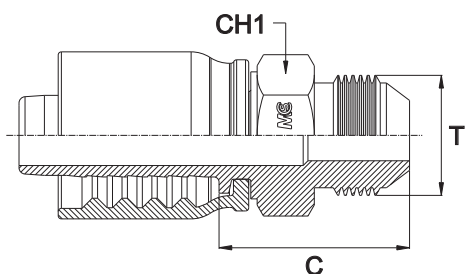

**MASCHIO JIC CONO 74°**  
**JIC MALE 74° CONE**  
**- AGJ -**

Bar W.P.	Codice Part Number	Filetto Thread	Ø Int. Tubo Inch. Hose I.D.	C Cut - Off	CH1
415	JM0703PC	7/16"	3/16"	28,1	14
	JM0704PC	7/16"	1/4"	27,5	14
450	JM0804PC	1/2"	1/4"	28,5	14
	JM0904PC	9/16"	1/4"	28,0	17
350	JM0905PC	9/16"	5/16"	27,9	17
450	JM0906PC	9/16"	3/8"	28,3	17
415	JM1206PC	3/4"	3/8"	30,5	22
	JM1208PC	3/4"	1/2"	30,0	22
	JM1406PC	7/8"	3/8"	35,3	24
	JM1408PC	7/8"	1/2"	36,0	24
	JM1410PC	7/8"	5/8"	37,7	24
350	JM1412PC	7/8"	3/4"	36,5	27
	JM1708PC	1" 1/16	1/2"	38,0	27
	JM1710PC	1" 1/16	5/8"	39,0	27
	JM1712PC	1" 1/16	3/4"	39,5	27
	JM1716PC	1" 1/16	1"	42,5	32
280	JM2112PC	1" 5/16	3/4"	41,0	36
	JM2116PC	1" 5/16	1"	43,8	36
	JM2616PC	1" 5/8	1"	45,5	46
	JM2620PC	1" 5/8	1" 1/4	46,5	46
210	JM3016PC	1" 7/8	1"	50,0	50
	JM3020PC	1" 7/8	1" 1/4	51,0	50
140	JM3024PC	1" 7/8	1" 1/2	51,5	50