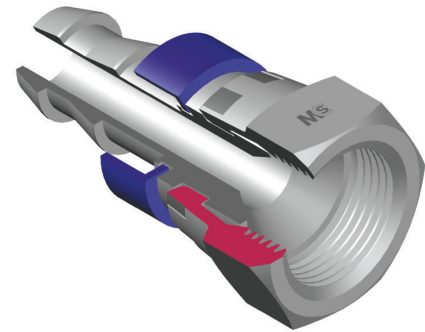

FEMMINA GIREVOLE JIC SVASATA 74° - *Unilock*
JIC SWIVEL FEMALE 74° CONE - *Unilock*
- DKJ -

Bar W.P.	Codice Part Number	Filetto Thread	Ø Int. Tubo Inch. Hose I.D.	C Cut - Off	CH1
18	JSF0704Uni	7/16"	1/4"	14,0	17
	JSF0804Uni	1/2"	1/4"	14,0	17
	JSF0906Uni	9/16"	3/8"	12,0	19
	JSF1206Uni	3/4"	3/8"	15,5	24
15	JSF1208Uni	3/4"	1/2"	15,5	24
	JSF1712Uni	1" 1/16	3/4"	18,5	32
12	JSF2116Uni	1" 5/16	1"	19,0	38

MASCHIO JIC CONO 74° - *Unilock*
JIC MALE 74° CONE - *Unilock*
- AGJ -

Bar W.P.	Codice Part Number	Filetto Thread	Ø Int. Tubo Inch. Hose I.D.	C Cut - Off	CH1
18	JM0704Uni	7/16"	1/4"	26,0	14
	JM0804Uni	1/2"	1/4"	27,0	14
	JM0906Uni	9/16"	3/8"	24,8	17
	JM1206Uni	3/4"	3/8"	27,0	22
15	JM1208Uni	3/4"	1/2"	26,0	22
	JM1712Uni	1" 1/16	3/4"	35,0	27
12	JM2116Uni	1" 5/16	1"	38,5	36