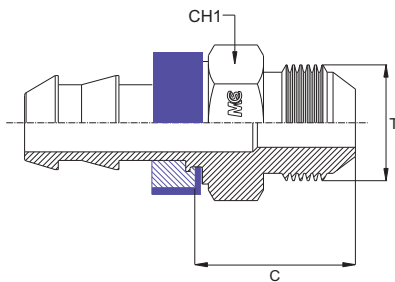

FEMMINA GIREVOLE JIC SVASATA 74° - *Unilock*
JIC SWIVEL FEMALE 74° CONE - *Unilock*
- DKJ -

Bar W.P.	Codice Part Number	Filetto Thread	Ø Int. Tubo Inch. Hose I.D.	C Cut - Off	CH1
18	JSF0704Uni	7/16"	1/4"	14,0	17
	JSF0804Uni	1/2"	1/4"	14,0	17
	JSF0906Uni	9/16"	3/8"	12,0	19
	JSF1206Uni	3/4"	3/8"	15,5	24
15	JSF1208Uni	3/4"	1/2"	15,5	24
	JSF1712Uni	1" 1/16	3/4"	18,5	32
12	JSF2116Uni	1" 5/16	1"	19,0	38

MASCHIO JIC CONO 74° - *Unilock*
JIC MALE 74° CONE - *Unilock*
- AGJ -

Bar W.P.	Codice Part Number	Filetto Thread	Ø Int. Tubo Inch. Hose I.D.	C Cut - Off	CH1
18	JM0704Uni	7/16"	1/4"	26,0	14
	JM0804Uni	1/2"	1/4"	27,0	14
	JM0906Uni	9/16"	3/8"	24,8	17
	JM1206Uni	3/4"	3/8"	27,0	22
15	JM1208Uni	3/4"	1/2"	26,0	22
	JM1712Uni	1" 1/16	3/4"	35,0	27
12	JM2116Uni	1" 5/16	1"	38,5	36