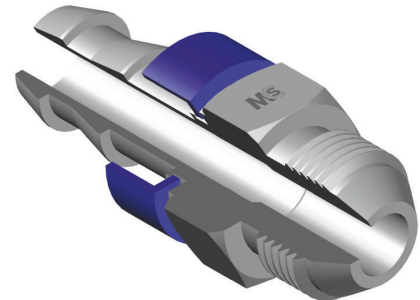

FEMMINA GIREVOLE JIC SVASATA 74° - *Unilock*
JIC SWIVEL FEMALE 74° CONE - *Unilock*
- DKJ -

Bar W.P.	Codice Part Number	Filetto Thread	Ø Int. Tubo Inch. Hose I.D.	C Cut - Off	CH1
18	JSF0704Uni	7/16"	1/4"	14,0	17
	JSF0804Uni	1/2"	1/4"	14,0	17
	JSF0906Uni	9/16"	3/8"	12,0	19
	JSF1206Uni	3/4"	3/8"	15,5	24
15	JSF1208Uni	3/4"	1/2"	15,5	24
	JSF1712Uni	1" 1/16	3/4"	18,5	32
12	JSF2116Uni	1" 5/16	1"	19,0	38

MASCHIO JIC CONO 74° - *Unilock*
JIC MALE 74° CONE - *Unilock*
- AGJ -

Bar W.P.	Codice Part Number	Filetto Thread	Ø Int. Tubo Inch. Hose I.D.	C Cut - Off	CH1
18	JM0704Uni	7/16"	1/4"	26,0	14
	JM0804Uni	1/2"	1/4"	27,0	14
	JM0906Uni	9/16"	3/8"	24,8	17
	JM1206Uni	3/4"	3/8"	27,0	22
15	JM1208Uni	3/4"	1/2"	26,0	22
	JM1712Uni	1" 1/16	3/4"	35,0	27
12	JM2116Uni	1" 5/16	1"	38,5	36