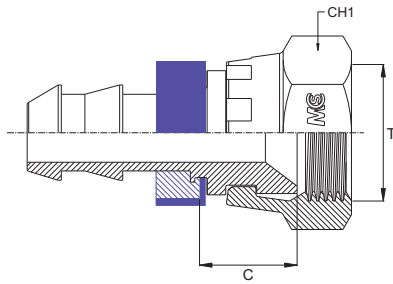

FEMMINA GIREVOLE JIC SVASATA 74° - *Unilock*
JIC SWIVEL FEMALE 74° CONE - *Unilock*
- DKJ -

Bar W.P.	Codice Part Number	Filetto Thread	Ø Int. Tubo Inch. Hose I.D.	C Cut - Off	CH1
18	JSF0704Uni	7/16"	1/4"	14,0	17
	JSF0804Uni	1/2"	1/4"	14,0	17
	JSF0906Uni	9/16"	3/8"	12,0	19
	JSF1206Uni	3/4"	3/8"	15,5	24
15	JSF1208Uni	3/4"	1/2"	15,5	24
	JSF1712Uni	1" 1/16	3/4"	18,5	32
12	JSF2116Uni	1" 5/16	1"	19,0	38

MASCHIO JIC CONO 74° - *Unilock*
JIC MALE 74° CONE - *Unilock*
- AGJ -

Bar W.P.	Codice Part Number	Filetto Thread	Ø Int. Tubo Inch. Hose I.D.	C Cut - Off	CH1
18	JM0704Uni	7/16"	1/4"	26,0	14
	JM0804Uni	1/2"	1/4"	27,0	14
	JM0906Uni	9/16"	3/8"	24,8	17
	JM1206Uni	3/4"	3/8"	27,0	22
15	JM1208Uni	3/4"	1/2"	26,0	22
	JM1712Uni	1" 1/16	3/4"	35,0	27
12	JM2116Uni	1" 5/16	1"	38,5	36