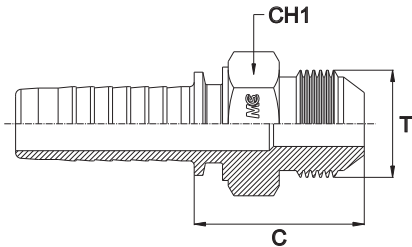

MASCHIO JIC CONO 74°
JIC MALE 74° CONE
- AGJ -

Bar W.P.	Codice Part Number	Filetto Thread	Ø Int. Tubo Inch. Hose I.D.	C Cut - Off	CH1
415	JM0703	7/16"	3/16"	28,1	14
	JM0704	7/16"	1/4"	27,5	14
450	JM0804	1/2"	1/4"	28,5	14
	JM0904	9/16"	1/4"	28,0	17
350	JM0905	9/16"	5/16"	27,9	17
450	JM0906	9/16"	3/8"	28,3	17
415	JM1206	3/4"	3/8"	30,5	22
	JM1208	3/4"	1/2"	30,0	22
350	JM1406	7/8"	3/8"	35,3	24
	JM1408	7/8"	1/2"	36,0	24
	JM1410	7/8"	5/8"	37,7	24
	JM1412	7/8"	3/4"	36,5	27
	JM1708	1" 1/16	1/2"	38,0	27
	JM1710	1" 1/16	5/8"	39,0	27
	JM1712	1" 1/16	3/4"	39,5	27
280	JM1716	1" 1/16	1"	42,5	32
	JM2112	1" 5/16	3/4"	41,0	36
	JM2116	1" 5/16	1"	43,8	36
	JM2616	1" 5/8	1"	45,5	46
210	JM2620	1" 5/8	1" 1/4	46,5	46
	JM3016	1" 7/8	1"	50,0	50
140	JM3020	1" 7/8	1" 1/4	51,0	50
	JM3024	1" 7/8	1" 1/2	51,5	50
105	JM4032	2" 1/2	2"	-	65