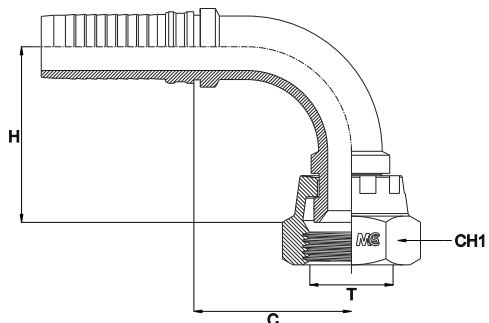

**FEMMINA GIREVOLE 90° JIC SVASATA 74° INTERLOCK**  
**INTERLOCK 90° JIC SWIVEL FEMALE 74° CONE**

Bar W.P.	Codice Part Number	Filetto Thread	Ø Int. Tubo Inch. Hose I.D.	C Cut - Off	H Drop	CH1
420	90INTJSF1712	1"1/16	3/4"	53,0	61,0	32
	90INTJSF2112	1"5/16	3/4"	51,0	63,5	38
414	90INTJSF2116	1"5/16	1"	69,0	75,0	38
	90INTJSF2620	1"5/8	1"1/4	86,5	85,5	50
345	90INTJSF3024	1"7/8	1"1/2	117,0	109,0	55