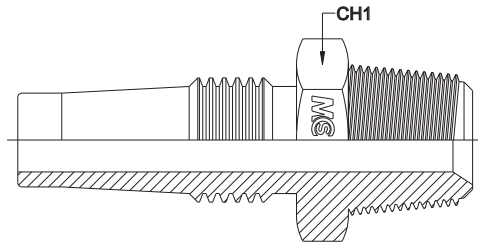

**MASCHIO GAS CONICO SV. 60° RECUPERABILE
REUSABLE BSP TAPER MALE 60° CONE**

Codice Part Number	Ø Int. Tubo Tube I.D.	Filetto Thread	CH1
RECBSPTM0403	3/16"	1/4"	14
RECBSPTM0404	1/4"	1/4"	14
RECBSPTM0604	1/4"	3/8"	19
RECBSPTM0605	5/16"	3/8"	19
RECBSPTM0606	3/8"	3/8"	19
RECBSPTM0806	3/8"	1/2"	22
RECBSPTM0808	1/2"	1/2"	22
RECBSPTM1210	5/8"	3/4"	27
RECBSPTM1212	3/4"	3/4"	27
RECBSPTM1616	1"	1"	36