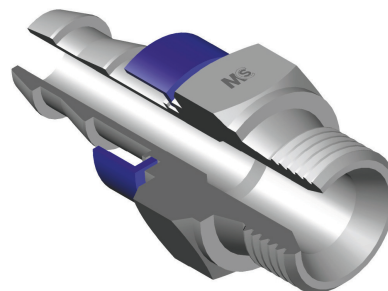

FEMMINA METRICA TUBOLARE - SERIE LEGGERA - *Unilock*
METRIC STANDPIPE - LIGHT TYPE - *Unilock*
- BEL -

Bar W.P.	Codice Part Number	T Ø Tubo Ø Tube	Ø Int. Tubo Inch. Hose I.D.	C Cut - Off
18	SL0604 <i>Uni</i>	06 L	1/4"	28,0
	SL0804 <i>Uni</i>	08 L	1/4"	28,0
	SL1004 <i>Uni</i>	10 L	1/4"	28,0
	SL1006 <i>Uni</i>	10 L	3/8"	28,5
15	SL1206 <i>Uni</i>	12 L	3/8"	28,5
	SL1508 <i>Uni</i>	15 L	1/2"	29,0
	SL1808 <i>Uni</i>	18 L	1/2"	29,0
12	SL2212 <i>Uni</i>	22 L	3/4"	31,5
	SL2816 <i>Uni</i>	28 L	1"	34,5

MASCHIO BSP SVASATO A 60° - *Unilock*
BSP MALE PARALLEL 60° CONE - *Unilock*
- AGR -

Bar W.P.	Codice Part Number	Filetto Thread	Ø Int. Tubo Inch. Hose I.D.	C Cut - Off	CH1
18	BSPM0404 <i>Uni</i>	1/4"	1/4"	25,5	19
	BSPM0606 <i>Uni</i>	3/8"	3/8"	25,5	22
15	BSPM0808 <i>Uni</i>	1/2"	1/2"	28,5	27
	BSPM1212 <i>Uni</i>	3/4"	3/4"	32,0	32
12	BSPM1616 <i>Uni</i>	1"	1"	36,0	38