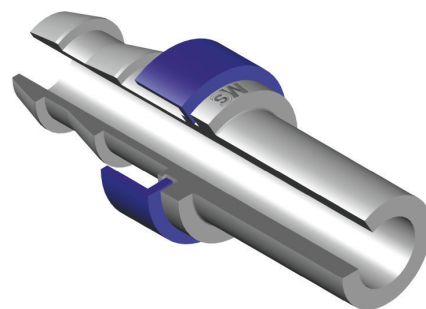

FEMMINA METRICA TUBOLARE - SERIE LEGGERA - *Unilock*
METRIC STANDPIPE - LIGHT TYPE - *Unilock*
- BEL -

Bar W.P.	Codice Part Number	T Ø Tubo Ø Tube	Ø Int. Tubo Inch. Hose I.D.	C Cut - Off
18	SL0604 <i>Uni</i>	06 L	1/4"	28,0
	SL0804 <i>Uni</i>	08 L	1/4"	28,0
	SL1004 <i>Uni</i>	10 L	1/4"	28,0
	SL1006 <i>Uni</i>	10 L	3/8"	28,5
15	SL1206 <i>Uni</i>	12 L	3/8"	28,5
	SL1508 <i>Uni</i>	15 L	1/2"	29,0
	SL1808 <i>Uni</i>	18 L	1/2"	29,0
12	SL2212 <i>Uni</i>	22 L	3/4"	31,5
	SL2816 <i>Uni</i>	28 L	1"	34,5

MASCHIO BSP SVASATO A 60° - *Unilock*
BSP MALE PARALLEL 60° CONE - *Unilock*
- AGR -

Bar W.P.	Codice Part Number	Filetto Thread	Ø Int. Tubo Inch. Hose I.D.	C Cut - Off	CH1
18	BSPM0404 <i>Uni</i>	1/4"	1/4"	25,5	19
	BSPM0606 <i>Uni</i>	3/8"	3/8"	25,5	22
15	BSPM0808 <i>Uni</i>	1/2"	1/2"	28,5	27
	BSPM1212 <i>Uni</i>	3/4"	3/4"	32,0	32
12	BSPM1616 <i>Uni</i>	1"	1"	36,0	38