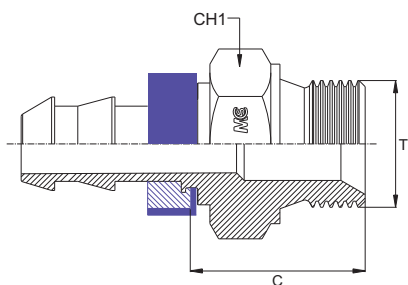

FEMMINA METRICA TUBOLARE - SERIE LEGGERA - *Unilock*
METRIC STANDPIPE - LIGHT TYPE - *Unilock*
- BEL -

Bar W.P.	Codice Part Number	T Ø Tubo Ø Tube	Ø Int. Tubo Inch. Hose I.D.	C Cut - Off
18	SL0604 <i>Uni</i>	06 L	1/4"	28,0
	SL0804 <i>Uni</i>	08 L	1/4"	28,0
	SL1004 <i>Uni</i>	10 L	1/4"	28,0
	SL1006 <i>Uni</i>	10 L	3/8"	28,5
15	SL1206 <i>Uni</i>	12 L	3/8"	28,5
	SL1508 <i>Uni</i>	15 L	1/2"	29,0
	SL1808 <i>Uni</i>	18 L	1/2"	29,0
12	SL2212 <i>Uni</i>	22 L	3/4"	31,5
	SL2816 <i>Uni</i>	28 L	1"	34,5

MASCHIO BSP SVASATO A 60° - *Unilock*
BSP MALE PARALLEL 60° CONE - *Unilock*
- AGR -

Bar W.P.	Codice Part Number	Filetto Thread	Ø Int. Tubo Inch. Hose I.D.	C Cut - Off	CH1
18	BSPM0404 <i>Uni</i>	1/4"	1/4"	25,5	19
	BSPM0606 <i>Uni</i>	3/8"	3/8"	25,5	22
15	BSPM0808 <i>Uni</i>	1/2"	1/2"	28,5	27
	BSPM1212 <i>Uni</i>	3/4"	3/4"	32,0	32
12	BSPM1616 <i>Uni</i>	1"	1"	36,0	38