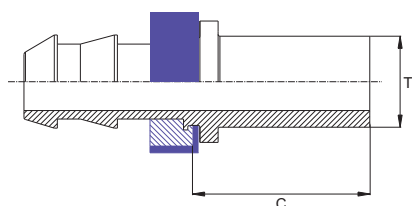

FEMMINA METRICA TUBOLARE - SERIE LEGGERA - *Unilock*
METRIC STANDPIPE - LIGHT TYPE - *Unilock*
- BEL -

Bar W.P.	Codice Part Number	T Ø Tubo Ø Tube	Ø Int. Tubo Inch. Hose I.D.	C Cut - Off
18	SL0604 <i>Uni</i>	06 L	1/4"	28,0
	SL0804 <i>Uni</i>	08 L	1/4"	28,0
	SL1004 <i>Uni</i>	10 L	1/4"	28,0
	SL1006 <i>Uni</i>	10 L	3/8"	28,5
15	SL1206 <i>Uni</i>	12 L	3/8"	28,5
	SL1508 <i>Uni</i>	15 L	1/2"	29,0
	SL1808 <i>Uni</i>	18 L	1/2"	29,0
12	SL2212 <i>Uni</i>	22 L	3/4"	31,5
	SL2816 <i>Uni</i>	28 L	1"	34,5

MASCHIO BSP SVASATO A 60° - *Unilock*
BSP MALE PARALLEL 60° CONE - *Unilock*
- AGR -

Bar W.P.	Codice Part Number	Filetto Thread	Ø Int. Tubo Inch. Hose I.D.	C Cut - Off	CH1
18	BSPM0404 <i>Uni</i>	1/4"	1/4"	25,5	19
	BSPM0606 <i>Uni</i>	3/8"	3/8"	25,5	22
15	BSPM0808 <i>Uni</i>	1/2"	1/2"	28,5	27
	BSPM1212 <i>Uni</i>	3/4"	3/4"	32,0	32
12	BSPM1616 <i>Uni</i>	1"	1"	36,0	38