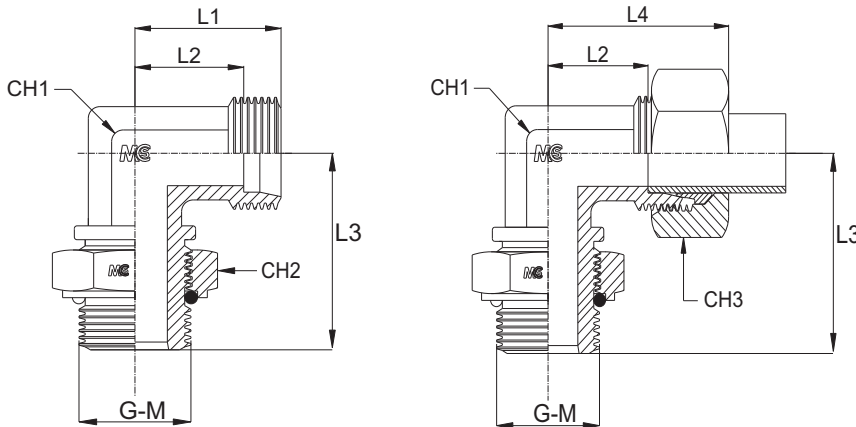

GOMITO ORIENTABILE con o'ring e Rondella Speciale

Filetto Gas Cilindrico - Metrico Cilindrico

ADJUSTABLE MALE STUD ELBOW with o'ring and Special Washer

BSP Parallel Thread - Metric Parallel Thread

Serie Series	Bar W.P.	Codice (Corpo) Part Number (Body)	Codice (Completo) Part Number (Complete)	Ø Est. Tubo Tube O.D.	m	G	L1	L2	L3	L4	CH1	CH2	CH3
L	315	EW06LG1/8ADJB	EW06LG1/8ADJ	6	12x1,5	1/8"	19,0	12,0	26,0	27,0	12	14	14
		EW08LG1/4ADJB	EW08LG1/4ADJ	8	14x1,5	1/4"	21,0	14,0	32,0	29,0	14	19	17
		EW10LG1/4ADJB	EW10LG1/4ADJ	10	16x1,5	1/4"	22,0	15,0	32,0	30,0	14	19	19
	250	EW12LG3/8ADJB	EW12LG3/8ADJ	12	18x1,5	3/8"	24,0	17,0	37,0	32,0	19	22	22
		EW15LG1/2ADJB	EW15LG1/2ADJ	15	22x1,5	1/2"	28,0	21,0	44,0	36,0	19	27	27
		EW18LG1/2ADJB	EW18LG1/2ADJ	18	26x1,5	1/2"	31,0	23,5	47,0	40,0	24	27	32
	160	EW22LG3/4ADJB	EW22LG3/4ADJ	22	30x2,0	3/4"	35,0	27,5	51,0	44,0	27	36	36
		EW28LG1ADJB	EW28LG1ADJ	28	36x2,0	1"	38,0	30,5	53,0	47,0	33	41	41
		EW35LG11/4ADJB	EW35LG11/4ADJ	35	45x2,0	1"1/4	45,0	34,5	59,0	56,0	41	50	50
		EW42LG11/2ADJB	EW42LG11/2ADJ	42	52x2,0	1"1/2	51,0	40,0	64,0	63,0	48	55	60
S	315	EW06SG1/4ADJB	EW06SG1/4ADJ	6	14x1,5	1/4"	23,0	16,0	32,0	31,0	14	19	17
		EW08SG1/4ADJB	EW08SG1/4ADJ	8	16x1,5	1/4"	24,0	17,0	32,0	32,0	14	19	19
	250	EW10SG3/8ADJB	EW10SG3/8ADJ	10	18x1,5	3/8"	25,0	17,5	37,0	34,0	19	22	22
		EW12SG3/8ADJB	EW12SG3/8ADJ	12	20x1,5	3/8"	29,0	21,5	37,0	38,0	19	22	24
		EW14SG1/2ADJB	EW14SG1/2ADJ	14	22x1,5	1/2"	30,0	22,0	44,0	40,0	22	27	27
		EW16SG1/2ADJB	EW16SG1/2ADJ	16	24x1,5	1/2"	33,0	24,5	47,0	43,0	27	27	30
	200	EW20SG3/4ADJB	EW20SG3/4ADJ	20	30x2,0	3/4"	37,0	26,5	51,0	48,0	27	36	36
		EW25SG1ADJB	EW25SG1ADJ	25	36x2,0	1"	42,0	30,0	53,0	54,0	33	41	46
	200	EW30SG11/4ADJB	EW30SG11/4ADJ	30	42x2,0	1"1/4	49,0	35,5	59,0	62,0	41	50	50
		EW38SG11/2ADJB	EW38SG11/2ADJ	38	52x2,0	1"1/2	57,0	41,0	64,0	72,0	48	55	60