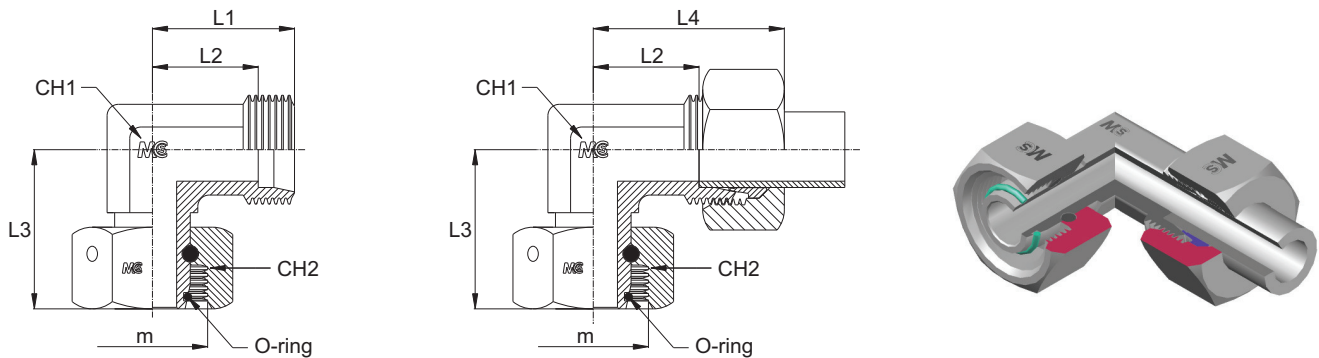

GOMITO ORIENTABILE CON DADO GIREVOLE
ADJUSTABLE MALE STUD ELBOW

Serie Series	Bar W.P.	Codice (Corpo) Part Number (Body)	Codice (Completo) Part Number (Complete)	Ø Est. Tubo Tube O.D.	m	L1	L2	L3	L4	CH1	CH2
L	630	EW06LB	EW06L	6	12x1,5	19,0	12,0	24,5	27,0	12	14
		EW08LB	EW08L	8	14x1,5	21,0	14,0	26,0	29,0	12	17
		EW10LB	EW10L	10	16x1,5	22,0	15,0	28,0	30,0	14	19
	450	EW12LB	EW12L	12	18x1,5	24,0	17,0	28,5	32,0	17	22
		EW15LB	EW15L	15	22x1,5	28,0	21,0	34,0	36,0	19	27
		EW18LB	EW18L	18	26x1,5	31,0	23,5	36,0	40,0	27	32
	300	EW22LB	EW22L	22	30x2,0	35,0	27,5	40,5	44,0	27	36
		EW28LB	EW28L	28	36x2,0	38,0	30,5	41,5	47,0	36	41
		EW35LB	EW35L	35	45x2,0	45,0	34,5	51,0	56,0	41	50
		EW42LB	EW42L	42	52x2,0	51,0	40,0	52,0	63,0	50	60
S	900	EW06SB	EW06S	6	14x1,5	23,0	16,0	25,0	31,0	12	17
		EW08SB	EW08S	8	16x1,5	24,0	17,0	27,5	32,0	14	19
	800	EW10SB	EW10S	10	18x1,5	25,0	17,5	28,5	34,0	17	22
		EW12SB	EW12S	12	20x1,5	29,0	21,5	29,5	38,0	17	24
	700	EW14SB	EW14S	14	22x1,5	30,0	22,0	34,0	40,0	19	27
		EW16SB	EW16S	16	24x1,5	33,0	24,5	35,0	43,0	24	30
	650	EW20SB	EW20S	20	30x2,0	37,0	26,5	41,0	48,0	27	36
		EW25SB	EW25S	25	36x2,0	42,0	30,0	47,5	54,0	36	46
		EW30SB	EW30S	30	42x2,0	49,0	35,5	54,5	62,0	41	50
		EW38SB	EW38S	38	52x2,0	57,0	41,0	54,0	72,0	50	60