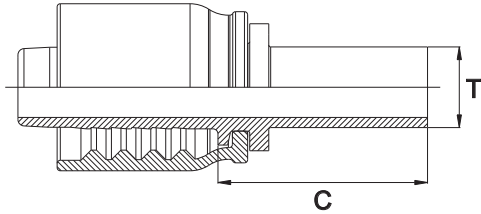

FEMMINA TUBOLARE (PER TUBO IN POLLICI) IMPERIAL STANDPIPE

Bar W.P.	Codice Part Number	T Ø Tubo Ø Tube	Ø Int. Tubo Inch. Hose I.D.	C Cut - Off
450	IS0404PC	1/4" - 6,35 mm	1/4"	29,5
	IS0505PC	5/16" - 7,94 mm	5/16"	29,5
350	IS0604PC	3/8" - 9,52 mm	1/4"	32,0
	IS0605PC	3/8" - 9,52 mm	5/16"	32,0
420	IS0606PC	3/8" - 9,52 mm	3/8"	32,0
	IS0806PC	1/2" - 12,70 mm	3/8"	32,0
250	IS0808PC	1/2" - 12,70 mm	1/2"	33,0
160	IS1008PC	5/8" - 15,88 mm	1/2"	33,0
160	IS1010PC	5/8" - 15,88 mm	5/8"	33,0
215	IS1208PC	3/4" - 19,05 mm	1/2"	33,0
	IS1212PC	3/4" - 19,05 mm	3/4"	36,0
350	IS1612PC	1" - 25,40 mm	3/4"	39,0
165	IS1616PC	1" - 25,40 mm	1"	40,0
210	IS2020PC	1"1/4 - 31,75 mm	1"1/4	47,5
170	IS2424PC	1"1/2 - 38,10 mm	1"1/2	48,0

* Disponibile anche a 45° e 90°

* Also Available 45° & 90°