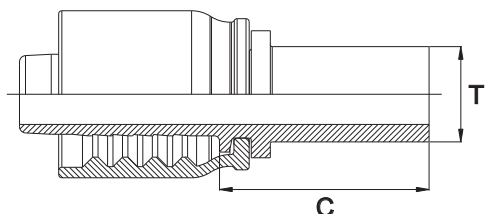

**FEMMINA METRICA TUBOLARE - SERIE LEGGERA/PESANTE**  
**METRIC STANDPIPE - LIGHT/HEAVY TYPE**  
**- BEL/BES -**

Bar W.P.	Codice Part Number	T Ø Tubo Ø Tube	Ø Int. Tubo Inch. Hose I.D.	C Cut - Off
415	SLH0603PC	06 L/S	3/16"	29,5
320	SLH0604PC	06 L/S	1/4"	29,5
415	SLH0803PC	08 L/S	3/16"	29,5
450	SLH0804PC	08 L/S	1/4"	29,5
320	SLH0805PC	08 L/S	5/16"	29,5
350	SLH0806PC	08 L/S	3/8"	32,0
	SLH1003PC	10 L/S	3/16"	29,5
450	SLH1004PC	10 L/S	1/4"	29,5
350	SLH1005PC	10 L/S	5/16"	29,5
330	SLH1006PC	10 L/S	3/8"	32,0
450	SLH1204PC	12 L/S	1/4"	29,5
350	SLH1205PC	12 L/S	5/16"	32,0
445	SLH1206PC	12 L/S	3/8"	32,0
250	SLH1208PC	12 L/S	1/2"	33,0
445	SH1404PC	14 S	1/4"	32,0
	SH1406PC	14 S	3/8"	32,0
415	SH1408PC	14 S	1/2"	33,0
	SH1608PC	16 S	1/2"	33,0
215	SH1612PC	16 S	3/4"	36,0
350	SH2008PC	20 S	1/2"	33,0
	SH2010PC	20 S	5/8"	35,5
215	SH2012PC	20 S	3/4"	36,0
350	SH2512PC	25 S	3/4"	39,0
165	SH2516PC	25 S	1"	50,0
250	SH3016PC	30 S	1"	50,0
210	SH3020PC	30 S	1" 1/4	57,5
	SH3820PC	38 S	1" 1/4	57,5
250	SL1506PC	15 L	3/8"	32,0
	SL1508PC	15 L	1/2"	33,0
160	SL1808PC	18 L	1/2"	33,0
	SL1810PC	18 L	5/8"	35,5
	SL1812PC	18 L	3/4"	36,0
	SL2210PC	22 L	5/8"	36,0
100	SL2212PC	22 L	3/4"	36,0
	SL2816PC	28 L	1"	40,0
	SL3520PC	35 L	1" 1/4	47,5
	SL4224PC	42 L	1" 1/2	48,0