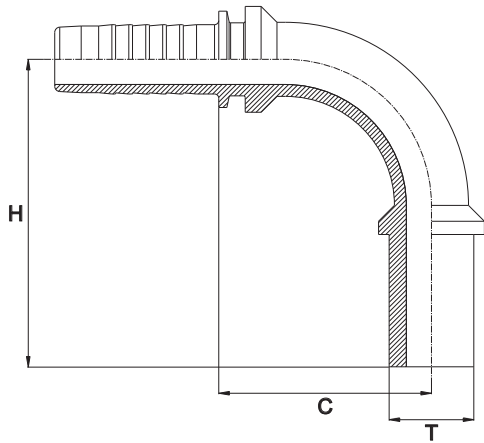

FEMMINA METRICA TUBOLARE 90° - SERIE LEGGERA/PESANTE
90° METRIC STANDPIPE - LIGHT/HEAVY TYPE
- BEL/BES 90° -

Bar W.P.	Codice Part Number	T Ø Tubo Ø Tube	Ø Int. Tubo Inch. Hose I.D.	C Cut - Off	H Drop
415	90SLH0603	06 L/S	3/16"	23,0	39,0
320	90SLH0604	06 L/S	1/4"	25,0	40,5
415	90SLH0803	08 L/S	3/16"	25,7	40,0
450	90SLH0804	08 L/S	1/4"	25,0	40,5
320	90SLH0805	08 L/S	5/16"	22,5	40,5
350	90SLH1003	10 L/S	3/16"	23,0	39,0
450	90SLH1004	10 L/S	1/4"	24,0	39,0
350	90SLH1005	10 L/S	5/16"	23,5	40,5
330	90SLH1006	10 L/S	3/8"	34,5	47,5
450	90SLH1204	12 L/S	1/4"	23,0	39,5
350	90SLH1205	12 L/S	5/16"	25,5	39,5
445	90SLH1206	12 L/S	3/8"	34,5	46,5
250	90SLH1208	12 L/S	1/2"	37,5	58,0
445	90SH1406	14 S	3/8"	34,5	46,5
415	90SH1608	16 S	1/2"	40,0	56,5
350	90SH2010	20 S	5/8"	38,0	60,0
215	90SH2012	20 S	3/4"	53,0	74,5
350	90SH2512	25 S	3/4"	55,5	70,5
165	90SH2516	25 S	1"	64,5	87,0
250	90SH3016	30 S	1"	66,0	92,0
210	90SH3820	38 S	1" 1/4	-	-
250	90SL1508	15 L	1/2"	40,2	58,1
160	90SL1808	18 L	1/2"	39,5	56,5
	90SL1810	18 L	5/8"	43,5	60,5
	90SL2212	22 L	3/4"	53,5	71,0
100	90SL2816	28 L	1"	90,0	90,5
	90SL3520	35 L	1" 1/4	89,0	111,5
	90SL4224	42 L	1" 1/2	106,5	122,5