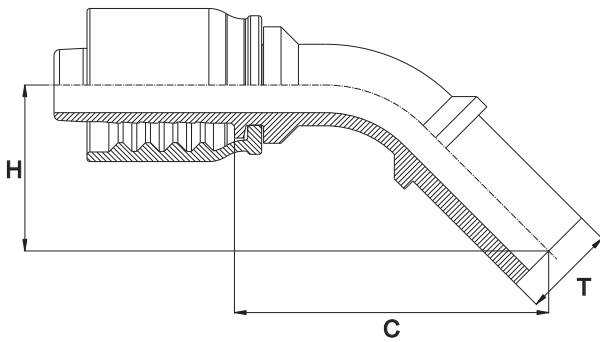

FEMMINA METRICA TUBOLARE 45° - SERIE LEGGERA/PESANTE
45° METRIC STANDPIPE - LIGHT/HEAVY TYPE
- BEL/BES 45° -

Bar W.P.	Codice Part Number	T Ø Tubo Ø Tube	Ø Int. Tubo Inch. Hose I.D.	C Cut - Off	H Drop
415	45SLH0603PC	06 L/S	3/16"	48,0	27,5
320	45SLH0604PC	06 L/S	1/4"	48,5	23,0
415	45SLH0803PC	08 L/S	3/16"	-	-
450	45SLH0804PC	08 L/S	1/4"	-	-
320	45SLH0805PC	08 L/S	5/16"	-	-
350	45SLH1003PC	10 L/S	3/16"	-	-
450	45SLH1004PC	10 L/S	1/4"	46,0	23,0
350	45SLH1005PC	10 L/S	5/16"	-	-
330	45SLH1006PC	10 L/S	3/8"	63,0	26,0
450	45SLH1204PC	12 L/S	1/4"	48,5	22,0
350	45SLH1205PC	12 L/S	5/16"	-	-
445	45SLH1206PC	12 L/S	3/8"	63,0	26,5
250	45SLH1208PC	12 L/S	1/2"	74,0	26,5
445	45SH1406PC	14 S	3/8"	-	-
415	45SH1608PC	16 S	1/2"	74,5	26,5
350	45SH2010PC	20 S	5/8"	73,5	33,5
215	45SH2012PC	20 S	3/4"	-	-
350	45SH2512PC	25 S	3/4"	-	-
165	45SH2516PC	25 S	1"	118,2	48,5
250	45SH3016PC	30 S	1"	-	-
210	45SH3820PC	38 S	1"1/4	-	-
250	45SL1508PC	15 L	1/2"	72,0	31,5
160	45SL1808PC	18 L	1/2"	-	-
	45SL1810PC	18 L	5/8"	-	-
	45SL2212PC	22 L	3/4"	-	-
100	45SL2816PC	28 L	1"	-	-
	45SL3520PC	35 L	1"1/4	-	-
	45SL4224PC	42 L	1"1/2	176,5	55,5