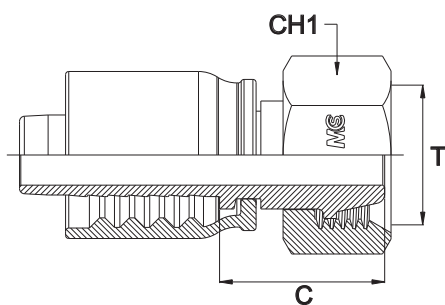

FEMMINA METRICA OGIVA 24°/60°
METRIC MULTISEAL FEMALE 24°/60°
- DKL -

Bar W.P.	Codice Part Number	Filetto Thread	Ø Int. Tubo Inch. Hose I.D.	C Cut - Off	CH1
280	MSFLMS1203PC	12x1,5	3/16"	22,0	14
	MSFLMS1204PC	12x1,5	1/4"	22,5	14
	MSFLMS1403PC	14x1,5	3/16"	22,5	17
	MSFLMS1404PC	14x1,5	1/4"	22,5	17
	MSFLMS1405PC*	14x1,5	5/16"	21,0	17
	MSFLMS1604PC	16x1,5	1/4"	26,0	19
	MSFLMS1605PC	16x1,5	5/16"	26,0	19
	MSFLMS1606PC	16x1,5	3/8"	26,0	19
	MSFLMS1804PC	18x1,5	1/4"	26,0	22
	MSFLMS1805PC	18x1,5	5/16"	26,0	22
	MSFLMS1806PC	18x1,5	3/8"	26,0	22
	MSFLMS2206PC	22x1,5	3/8"	27,0	27
MSFLMS2208PC	22x1,5	1/2"	26,0	27	
210	MSFLMS2608PC	26x1,5	1/2"	31,0	32
	MSFLMS2610PC	26x1,5	5/8"	30,5	32
	MSFLMS3012PC	30x2	3/4"	36,5	36
165	MSFLMS3616PC	36x2	1"	37,0	41
125	MSFLMS4520PC	45x2	1" 1/4	36,5	50
100	MSFLMS5224PC	52x2	1" 1/2	36,5	60