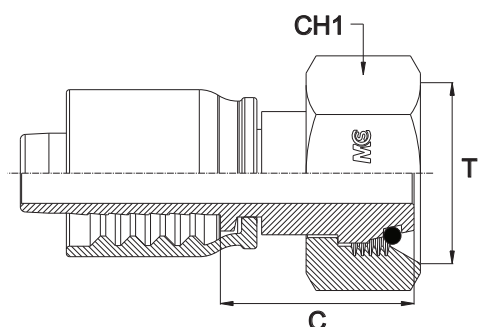

FEMMINA GIREVOLE O’RING FILETTO METRICO CONO 24° - SERIE LEGGERA
O’RING METRIC SWIVEL FEMALE 24° CONE - LIGHT TYPE
- DKOL -

Bar W.P.	Codice Part Number	Filetto Thread	Ø Int. Tubo Inch. Hose I.D.	DIN 24°	C Cut - Off	CH1
280	ORMSFL0602PC	12x1,5	1/8"	06L	22,5	14
	ORMSFL0603PC	12x1,5	3/16"	06L	22,5	14
	ORMSFL0604PC	12x1,5	1/4"	06L	21,5	14
	ORMSFL0803PC	14x1,5	3/16"	08L	22,5	17
	ORMSFL0804PC	14x1,5	1/4"	08L	21,5	17
	ORMSFL0805PC	14x1,5	5/16"	08L	23,0	17
	ORMSFL0806PC*	14x1,5	3/8"	08L	21,0	17
	ORMSFL1003PC	16x1,5	3/16"	10L	26,0	19
	ORMSFL1004PC	16x1,5	1/4"	10L	26,0	19
	ORMSFL1005PC	16x1,5	5/16"	10L	26,0	19
	ORMSFL1006PC	16x1,5	3/8"	10L	26,0	19
	ORMSFL1204PC	18x1,5	1/4"	12L	24,5	22
	ORMSFL1205PC	18x1,5	5/16"	12L	26,0	22
	ORMSFL1206PC	18x1,5	3/8"	12L	26,0	22
	ORMSFL1208PC*	18x1,5	1/2"	12L	22,5	22
	ORMSFL1505PC	22x1,5	5/16"	15L	27,0	27
	ORMSFL1506PC	22x1,5	3/8"	15L	27,0	27
	ORMSFL1508PC	22x1,5	1/2"	15L	27,0	27
	ORMSFL1510PC	22x1,5	5/8"	15L	27,0	27
ORMSFL1512PC*	22x1,5	3/4"	15L	27,6	27	
ORMSFL1806PC	26x1,5	3/8"	18L	30,5	32	
210	ORMSFL1808PC	26x1,5	1/2"	18L	30,5	32
	ORMSFL1810PC	26x1,5	5/8"	18L	30,5	32
	ORMSFL1812PC*	26x1,5	3/4"	18L	31,0	32
	ORMSFL2208PC	30x2	1/2"	22L	36,0	36
	ORMSFL2210PC	30x2	5/8"	22L	36,0	36
	ORMSFL2212PC	30x2	3/4"	22L	36,5	36
ORMSFL2216PC	30x2	1"	22L	31,0	36	
165	ORMSFL2810PC	36x2	5/8"	28L	37,0	41
	ORMSFL2812PC	36x2	3/4"	28L	37,0	41
	ORMSFL2816PC	36x2	1"	28L	37,0	41
	ORMSFL2820PC*	36x2	1"1/4	28L	36,5	41
125	ORMSFL3520PC	45x2	1"1/4	35L	36,5	50
100	ORMSFL4224PC	52x2	1"1/2	42L	36,5	60