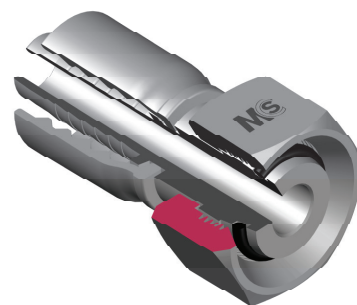

FEMMINA GIREVOLE O’RING FILETTO METRICO CONO 24° - SERIE LEGGERA
O’RING METRIC SWIVEL FEMALE 24° CONE - LIGHT TYPE
- DKOL -

Bar W.P.	Codice Part Number	Filetto Thread	Ø Int. Tubo Inch. Hose I.D.	DIN 24°	C Cut - Off	CH1
280	ORMSFL0602PC	12x1,5	1/8"	06L	22,5	14
	ORMSFL0603PC	12x1,5	3/16"	06L	22,5	14
	ORMSFL0604PC	12x1,5	1/4"	06L	21,5	14
	ORMSFL0803PC	14x1,5	3/16"	08L	22,5	17
	ORMSFL0804PC	14x1,5	1/4"	08L	21,5	17
	ORMSFL0805PC	14x1,5	5/16"	08L	23,0	17
	ORMSFL0806PC*	14x1,5	3/8"	08L	21,0	17
	ORMSFL1003PC	16x1,5	3/16"	10L	26,0	19
	ORMSFL1004PC	16x1,5	1/4"	10L	26,0	19
	ORMSFL1005PC	16x1,5	5/16"	10L	26,0	19
	ORMSFL1006PC	16x1,5	3/8"	10L	26,0	19
	ORMSFL1204PC	18x1,5	1/4"	12L	24,5	22
	ORMSFL1205PC	18x1,5	5/16"	12L	26,0	22
	ORMSFL1206PC	18x1,5	3/8"	12L	26,0	22
	ORMSFL1208PC*	18x1,5	1/2"	12L	22,5	22
	ORMSFL1505PC	22x1,5	5/16"	15L	27,0	27
	ORMSFL1506PC	22x1,5	3/8"	15L	27,0	27
	ORMSFL1508PC	22x1,5	1/2"	15L	27,0	27
	ORMSFL1510PC	22x1,5	5/8"	15L	27,0	27
ORMSFL1512PC*	22x1,5	3/4"	15L	27,6	27	
ORMSFL1806PC	26x1,5	3/8"	18L	30,5	32	
210	ORMSFL1808PC	26x1,5	1/2"	18L	30,5	32
	ORMSFL1810PC	26x1,5	5/8"	18L	30,5	32
	ORMSFL1812PC*	26x1,5	3/4"	18L	31,0	32
	ORMSFL2208PC	30x2	1/2"	22L	36,0	36
	ORMSFL2210PC	30x2	5/8"	22L	36,0	36
	ORMSFL2212PC	30x2	3/4"	22L	36,5	36
ORMSFL2216PC	30x2	1"	22L	31,0	36	
165	ORMSFL2810PC	36x2	5/8"	28L	37,0	41
	ORMSFL2812PC	36x2	3/4"	28L	37,0	41
	ORMSFL2816PC	36x2	1"	28L	37,0	41
	ORMSFL2820PC*	36x2	1"1/4	28L	36,5	41
125	ORMSFL3520PC	45x2	1"1/4	35L	36,5	50
100	ORMSFL4224PC	52x2	1"1/2	42L	36,5	60

* Dado Pressato

* Crimp Nut