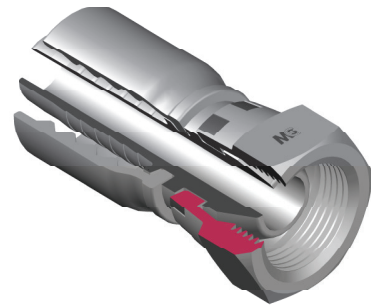

FEMMINA GIREVOLE NPSM CONO 60°
NPSM SWIVEL FEMALE 60° CONE
- DKN -

Codice Part Number	Filetto Thread	Ø Int. Tubo Inch. Hose I.D.	C Cut - Off	CH1
NPSMSF0404PC	1/4"	1/4"	17,0	19
NPSMSF0606PC	3/8"	3/8"	19,0	22
NPSMSF0808PC	1/2"	1/2"	22,5	27
NPSMSF1212PC	3/4"	3/4"	25,0	32
NPSMSF1616PC	1"	1"	27,0	38
NPSMSF2020PC	1"1/4"	1"1/4"	28,0	50