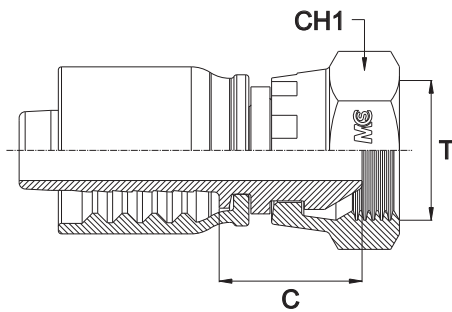

FEMMINA GIREVOLE NPSM CONO 60°
NPSM SWIVEL FEMALE 60° CONE
- DKN -

Codice Part Number	Filetto Thread	Ø Int. Tubo Inch. Hose I.D.	C Cut - Off	CH1
NPSMSF0404PC	1/4"	1/4"	17,0	19
NPSMSF0606PC	3/8"	3/8"	19,0	22
NPSMSF0808PC	1/2"	1/2"	22,5	27
NPSMSF1212PC	3/4"	3/4"	25,0	32
NPSMSF1616PC	1"	1"	27,0	38
NPSMSF2020PC	1"1/4"	1"1/4"	28,0	50