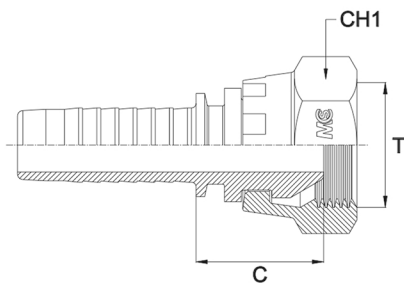

FEMMINA GIREVOLE NPSM CONO 60°
NPSM SWIVEL FEMALE 60° CONE
- DKN -

Codice Part Number	Filetto Thread	Ø Int. Tubo Inch. Hose I.D.	C Cut - Off	CH1
NPSMSF0404	1/4"	1/4"	17,0	19
NPSMSF0606	3/8"	3/8"	19,0	22
NPSMSF0808	1/2"	1/2"	22,5	27
NPSMSF1212	3/4"	3/4"	25,0	32
NPSMSF1616	1"	1"	27,0	38
NPSMSF2020	1" 1/4	1" 1/4	28,0	50