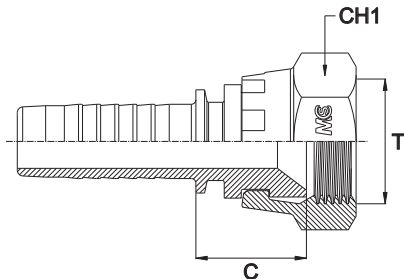

**FEMMINA GIREVOLE JIC SVASATA 74°**  
**JIC SWIVEL FEMALE 74° CONE**  
**- DKJ -**

Bar W.P.	Codice Part Number	Filetto Thread	Ø Int. Tubo Inch. Hose I.D.	C Cut - Off	CH1
350	JSF0603	3/8"	3/16"	15,5	17
	JSF0703	7/16"	3/16"	15,5	17
	JSF0704	7/16"	1/4"	15,5	17
	JSF0705	7/16"	5/16"	15,5	17
	JSF0706	7/16"	3/8"	15,5	17
	JSF0803	1/2"	3/16"	15,5	17
	JSF0804	1/2"	1/4"	15,5	17
	JSF0805	1/2"	5/16"	15,5	17
250	JSF0806	1/2"	3/8"	15,5	17
	JSF0904	9/16"	1/4"	15,5	19
	JSF0905	9/16"	5/16"	15,5	19
	JSF0906	9/16"	3/8"	15,5	19
	JSF0908	9/16"	1/2"	16,5	19
	JSF1006	5/8"	3/8"	15,5	22
	JSF1204	3/4"	1/4"	19,0	24
	JSF1205	3/4"	5/16"	19,0	24
200	JSF1206	3/4"	3/8"	19,0	24
	JSF1208	3/4"	1/2"	19,5	24
	JSF1210	3/4"	5/8"	20,0	24
	JSF1212	3/4"	3/4"	20,5	24
	JSF1406	7/8"	3/8"	19,0	27
	JSF1408	7/8"	1/2"	19,5	27
	JSF1410	7/8"	5/8"	20,0	27
	JSF1412	7/8"	3/4"	20,5	27
160	JSF1708	1" 1/16	1/2"	23,0	32
	JSF1710	1" 1/16	5/8"	23,0	32
	JSF1712	1" 1/16	3/4"	23,0	32
	JSF1716	1" 1/16	1"	23,5	32
100	JSF2112	1" 5/16	3/4"	23,5	38
	JSF2116	1" 5/16	1"	24,5	38
125	JSF2120	1" 5/16	1" 1/4	25,5	38
	JSF2616	1" 5/8	1"	27,0	50
100	JSF2620	1" 5/8	1" 1/4	28,0	50
	JSF3020	1" 7/8	1" 1/4	28,0	55
80	JSF3024	1" 7/8	1" 1/2	28,0	55
	JSF4032	2" 1/2	2"	31,0	70