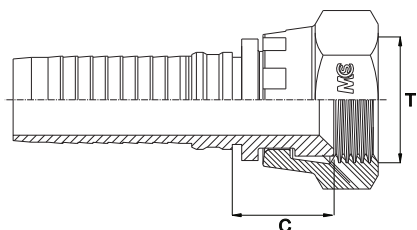

FEMMINA GIREVOLE JIC SVASATA 74° INTERLOCK
INTERLOCK JIC SWIVEL FEMALE 74° CONE

Bar W.P.	Codice Part Number	Filetto Thread	Ø Int. Tubo Inch. Hose I.D.	C Cut - Off	CH1
420	INTJSF1712	1"1/16	3/4"	22,7	32
	INTJSF2112	1"5/16	3/4"	22,7	38
414	INTJSF2116	1"5/16	1"	23,0	38
	INTJSF2620	1"5/8	1"1/4	25,5	50
345	INTJSF3024	1"7/8	1"1/2	25,5	55
	INTJSF4032	2"1/2	2"	30,0	70