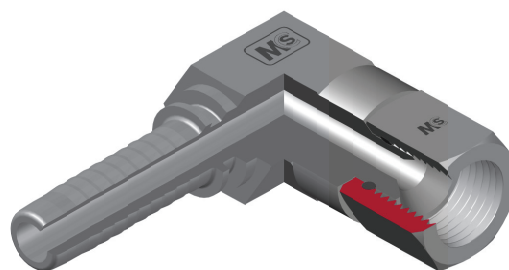

FEMMINA GIREVOLE JIC SVASATA 74° - HP 700 Bar
JIC SWIVEL FEMALE 74° CONE - HP 700 Bar
- DKJ - HP

Bar W.P.	Codice Part Number	Filetto Thread	Ø Int. Tubo Inch. Hose I.D.	C Cut - Off	CH1
700	JSF0704HP	7/16"	1/4"	23,7	17
	JSF0906HP	9/16"	3/8"	26,2	19
	JSF1208HP	3/4"	1/2"	28,2	24

FEMMINA GIREVOLE A 90° JIC SVASATA 74° - HP 700 Bar
90° JIC SWIVEL FEMALE 74° CONE - HP 700 Bar
- DKJ 90°- HP-

Bar W.P.	Codice Part Number	Filetto Thread	Ø Int. Tubo Inch. Hose I.D.	C Cut - Off	H Drop	CH1
700	90JSF0704HP	7/16"	1/4"	17,5	22,5	17
	90JSF0906HP	9/16"	3/8"	20,4	30,2	19
	90JSF1208HP	3/4"	1/2"	24,5	37,0	24