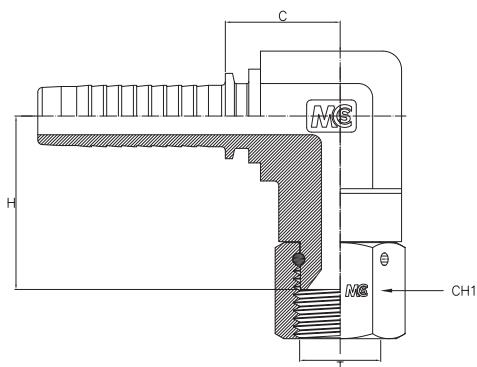

FEMMINA GIREVOLE JIC SVASATA 74° - HP 700 Bar
JIC SWIVEL FEMALE 74° CONE - HP 700 Bar
- DKJ - HP

Bar W.P.	Codice Part Number	Filetto Thread	Ø Int. Tubo Inch. Hose I.D.	C Cut - Off	CH1
700	JSF0704HP	7/16"	1/4"	23,7	17
	JSF0906HP	9/16"	3/8"	26,2	19
	JSF1208HP	3/4"	1/2"	28,2	24

FEMMINA GIREVOLE A 90° JIC SVASATA 74° - HP 700 Bar
90° JIC SWIVEL FEMALE 74° CONE - HP 700 Bar
- DKJ 90°- HP-

Bar W.P.	Codice Part Number	Filetto Thread	Ø Int. Tubo Inch. Hose I.D.	C Cut - Off	H Drop	CH1
700	90JSF0704HP	7/16"	1/4"	17,5	22,5	17
	90JSF0906HP	9/16"	3/8"	20,4	30,2	19
	90JSF1208HP	3/4"	1/2"	24,5	37,0	24