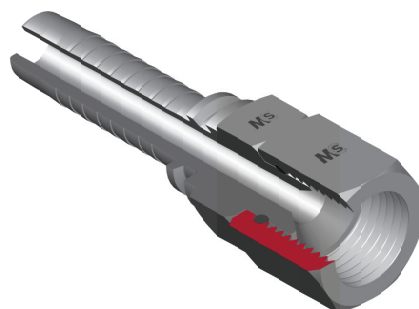

FEMMINA GIREVOLE JIC SVASATA 74° - HP 700 Bar
JIC SWIVEL FEMALE 74° CONE - HP 700 Bar
- DKJ - HP

Bar W.P.	Codice Part Number	Filetto Thread	Ø Int. Tubo Inch. Hose I.D.	C Cut - Off	CH1
700	JSF0704HP	7/16"	1/4"	23,7	17
	JSF0906HP	9/16"	3/8"	26,2	19
	JSF1208HP	3/4"	1/2"	28,2	24

FEMMINA GIREVOLE A 90° JIC SVASATA 74° - HP 700 Bar
90° JIC SWIVEL FEMALE 74° CONE - HP 700 Bar
- DKJ 90°- HP-

Bar W.P.	Codice Part Number	Filetto Thread	Ø Int. Tubo Inch. Hose I.D.	C Cut - Off	H Drop	CH1
700	90JSF0704HP	7/16"	1/4"	17,5	22,5	17
	90JSF0906HP	9/16"	3/8"	20,4	30,2	19
	90JSF1208HP	3/4"	1/2"	24,5	37,0	24