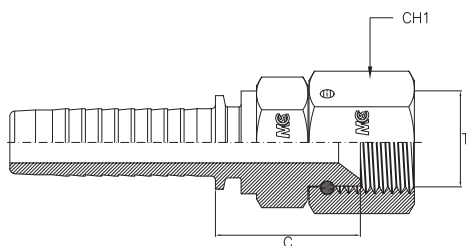

FEMMINA GIREVOLE JIC SVASATA 74° - HP 700 Bar
JIC SWIVEL FEMALE 74° CONE - HP 700 Bar
- DKJ - HP

Bar W.P.	Codice Part Number	Filetto Thread	Ø Int. Tubo Inch. Hose I.D.	C Cut - Off	CH1
700	JSF0704HP	7/16"	1/4"	23,7	17
	JSF0906HP	9/16"	3/8"	26,2	19
	JSF1208HP	3/4"	1/2"	28,2	24

FEMMINA GIREVOLE A 90° JIC SVASATA 74° - HP 700 Bar
90° JIC SWIVEL FEMALE 74° CONE - HP 700 Bar
- DKJ 90°- HP-

Bar W.P.	Codice Part Number	Filetto Thread	Ø Int. Tubo Inch. Hose I.D.	C Cut - Off	H Drop	CH1
700	90JSF0704HP	7/16"	1/4"	17,5	22,5	17
	90JSF0906HP	9/16"	3/8"	20,4	30,2	19
	90JSF1208HP	3/4"	1/2"	24,5	37,0	24