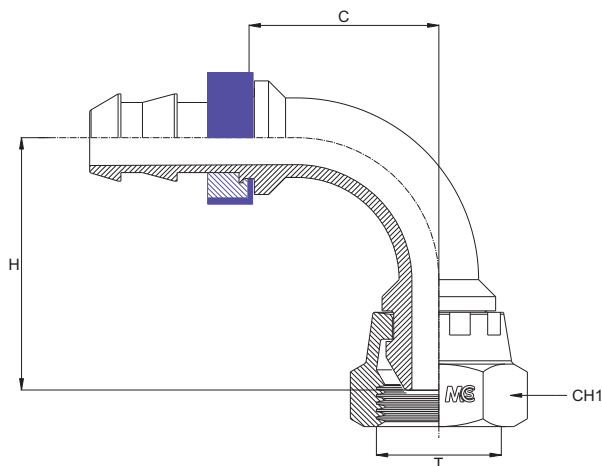

FEMMINA GIREVOLE GAS CONO 60° - *Unilock*
BSP SWIVEL FEMALE 60° CONE - *Unilock*
- DKR -

Bar W.P.	Codice Part Number	Filetto Thread	Ø Int. Tubo Inch. Hose I.D.	C Cut - Off	CH1
18	BSPSF0404 <i>Uni</i>	1/4"	1/4"	15,5	19
	BSPSF0606 <i>Uni</i>	3/8"	3/8"	15,5	22
15	BSPSF0808 <i>Uni</i>	1/2"	1/2"	19,0	27
	BSPSF1212 <i>Uni</i>	3/4"	3/4"	20,5	32
12	BSPSF1616 <i>Uni</i>	1"	1"	21,5	38

FEMMINA GIREVOLE A 90° GAS CONO 60° - *Unilock*
90° BSP SWIVEL FEMALE 60° CONE - *Unilock*
- DKR 90° -

Bar W.P.	Codice Part Number	Filetto Thread	Ø Int. Tubo Inch. Hose I.D.	C Cut - Off	H Drop	CH1
18	90BSPSF0404 <i>Uni</i>	1/4"	1/4"	22,0	27,5	19
	90BSPSF0606 <i>Uni</i>	3/8"	3/8"	31,0	36,5	22
15	90BSPSF0808 <i>Uni</i>	1/2"	1/2"	33,5	44,5	27
	90BSPSF1212 <i>Uni</i>	3/4"	3/4"	48,0	59,0	32
12	90BSPSF1616 <i>Uni</i>	1"	1"	62,0	74,5	38