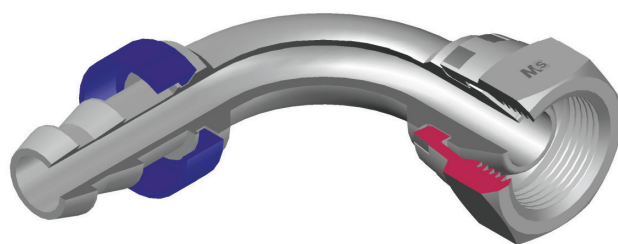

FEMMINA GIREVOLE GAS CONO 60° - *Unilock*
BSP SWIVEL FEMALE 60° CONE - *Unilock*
- DKR -

Bar W.P.	Codice Part Number	Filetto Thread	Ø Int. Tubo Inch. Hose I.D.	C Cut - Off	CH1
18	BSPSF0404 <i>Uni</i>	1/4"	1/4"	15,5	19
	BSPSF0606 <i>Uni</i>	3/8"	3/8"	15,5	22
15	BSPSF0808 <i>Uni</i>	1/2"	1/2"	19,0	27
	BSPSF1212 <i>Uni</i>	3/4"	3/4"	20,5	32
12	BSPSF1616 <i>Uni</i>	1"	1"	21,5	38

FEMMINA GIREVOLE A 90° GAS CONO 60° - *Unilock*
90° BSP SWIVEL FEMALE 60° CONE - *Unilock*
- DKR 90° -

Bar W.P.	Codice Part Number	Filetto Thread	Ø Int. Tubo Inch. Hose I.D.	C Cut - Off	H Drop	CH1
18	90BSPSF0404 <i>Uni</i>	1/4"	1/4"	22,0	27,5	19
	90BSPSF0606 <i>Uni</i>	3/8"	3/8"	31,0	36,5	22
15	90BSPSF0808 <i>Uni</i>	1/2"	1/2"	33,5	44,5	27
	90BSPSF1212 <i>Uni</i>	3/4"	3/4"	48,0	59,0	32
12	90BSPSF1616 <i>Uni</i>	1"	1"	62,0	74,5	38