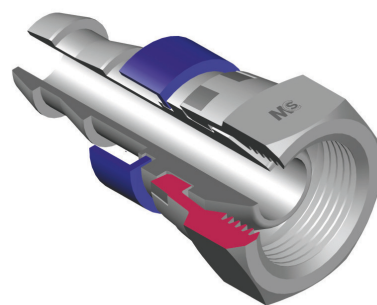

FEMMINA GIREVOLE GAS CONO 60° - *Unilock*
BSP SWIVEL FEMALE 60° CONE - *Unilock*
- DKR -

Bar W.P.	Codice Part Number	Filetto Thread	Ø Int. Tubo Inch. Hose I.D.	C Cut - Off	CH1
18	BSPSF0404 <i>Uni</i>	1/4"	1/4"	15,5	19
	BSPSF0606 <i>Uni</i>	3/8"	3/8"	15,5	22
15	BSPSF0808 <i>Uni</i>	1/2"	1/2"	19,0	27
	BSPSF1212 <i>Uni</i>	3/4"	3/4"	20,5	32
12	BSPSF1616 <i>Uni</i>	1"	1"	21,5	38

FEMMINA GIREVOLE A 90° GAS CONO 60° - *Unilock*
90° BSP SWIVEL FEMALE 60° CONE - *Unilock*
- DKR 90° -

Bar W.P.	Codice Part Number	Filetto Thread	Ø Int. Tubo Inch. Hose I.D.	C Cut - Off	H Drop	CH1
18	90BSPSF0404 <i>Uni</i>	1/4"	1/4"	22,0	27,5	19
	90BSPSF0606 <i>Uni</i>	3/8"	3/8"	31,0	36,5	22
15	90BSPSF0808 <i>Uni</i>	1/2"	1/2"	33,5	44,5	27
	90BSPSF1212 <i>Uni</i>	3/4"	3/4"	48,0	59,0	32
12	90BSPSF1616 <i>Uni</i>	1"	1"	62,0	74,5	38