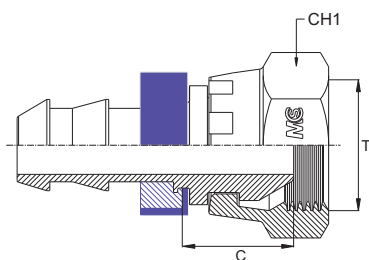

FEMMINA GIREVOLE GAS CONO 60° - *Unilock*
BSP SWIVEL FEMALE 60° CONE - *Unilock*
- DKR -

Bar W.P.	Codice Part Number	Filetto Thread	Ø Int. Tubo Inch. Hose I.D.	C Cut - Off	CH1
18	BSPSF0404 <i>Uni</i>	1/4"	1/4"	15,5	19
	BSPSF0606 <i>Uni</i>	3/8"	3/8"	15,5	22
15	BSPSF0808 <i>Uni</i>	1/2"	1/2"	19,0	27
	BSPSF1212 <i>Uni</i>	3/4"	3/4"	20,5	32
12	BSPSF1616 <i>Uni</i>	1"	1"	21,5	38

FEMMINA GIREVOLE A 90° GAS CONO 60° - *Unilock*
90° BSP SWIVEL FEMALE 60° CONE - *Unilock*
- DKR 90° -

Bar W.P.	Codice Part Number	Filetto Thread	Ø Int. Tubo Inch. Hose I.D.	C Cut - Off	H Drop	CH1
18	90BSPSF0404 <i>Uni</i>	1/4"	1/4"	22,0	27,5	19
	90BSPSF0606 <i>Uni</i>	3/8"	3/8"	31,0	36,5	22
15	90BSPSF0808 <i>Uni</i>	1/2"	1/2"	33,5	44,5	27
	90BSPSF1212 <i>Uni</i>	3/4"	3/4"	48,0	59,0	32
12	90BSPSF1616 <i>Uni</i>	1"	1"	62,0	74,5	38