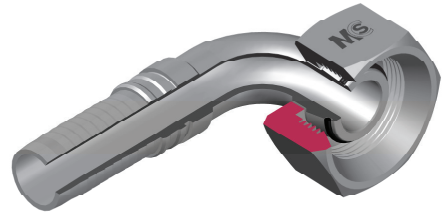

**FEMMINA GIREVOLE 90° O’RING CONO 24° - SERIE PESANTE INTERLOCK**

Filetto Metrico Cilindrico

**INTERLOCK 90° O’RING METRIC SWIVEL FEMALE 24° CONE - HEAVY TYPE**

Thread Metric Parallel

Bar W.P.	Codice Part Number	Filetto Thread	Ø Int. Tubo Inch. Hose I.D.	DIN 24°	C Cut - Off	H Drop	CH1
420	90INTORMSFH2012	30x2	3/4"	20S	50,0	64,0	36
	90INTORMSFH2512	36x2	3/4"	25S	50,5	60,5	46
414	90INTORMSFH2516	36x2	1"	25S	64,0	80,5	46
280	90INTORMSFH3016	42x2	1"	30S	64,0	77,5	50
250	90INTORMSFH3820	52x2	1" 1/4	38S	79,0	93,5	60
	90INTORMSFH3824	52x2	1" 1/2	38S	-	-	60