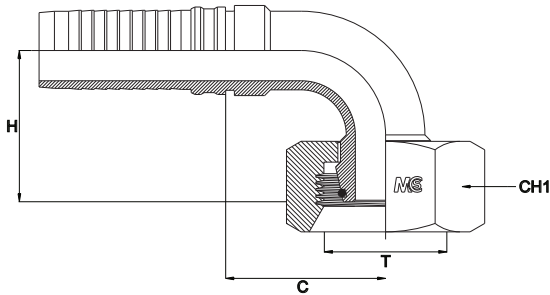

**FEMMINA GIREVOLE 90° O’RING CONO 24° - SERIE PESANTE INTERLOCK**

Filetto Metrico Cilindrico

**INTERLOCK 90° O’RING METRIC SWIVEL FEMALE 24° CONE - HEAVY TYPE**

Thread Metric Parallel

Bar W.P.	Codice Part Number	Filetto Thread	Ø Int. Tubo Inch. Hose I.D.	DIN 24°	C Cut - Off	H Drop	CH1
420	90INTORMSFH2012	30x2	3/4"	20S	50,0	64,0	36
	90INTORMSFH2512	36x2	3/4"	25S	50,5	60,5	46
414	90INTORMSFH2516	36x2	1"	25S	64,0	80,5	46
280	90INTORMSFH3016	42x2	1"	30S	64,0	77,5	50
250	90INTORMSFH3820	52x2	1" 1/4	38S	79,0	93,5	60
	90INTORMSFH3824	52x2	1" 1/2	38S	-	-	60