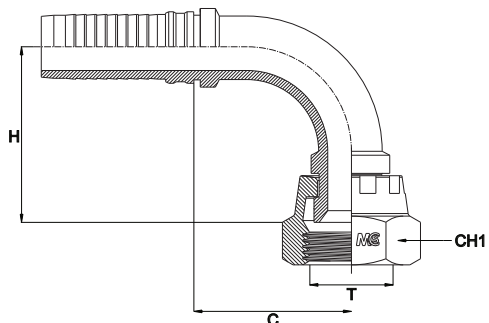

**FEMMINA GIREVOLE 90° JIC SVASATA 74° INTERLOCK
INTERLOCK 90° JIC SWIVEL FEMALE 74° CONE**

Bar W.P.	Codice Part Number	Filetto Thread	Ø Int. Tubo Inch. Hose I.D.	C Cut - Off	H Drop	CH1
420	90INTJSF1712	1"1/16	3/4"	53,0	61,0	32
	90INTJSF2112	1"5/16	3/4"	51,0	63,5	38
414	90INTJSF2116	1"5/16	1"	69,0	75,0	38
	90INTJSF2620	1"5/8	1"1/4	86,5	85,5	50
345	90INTJSF3024	1"7/8	1"1/2	117,0	109,0	55