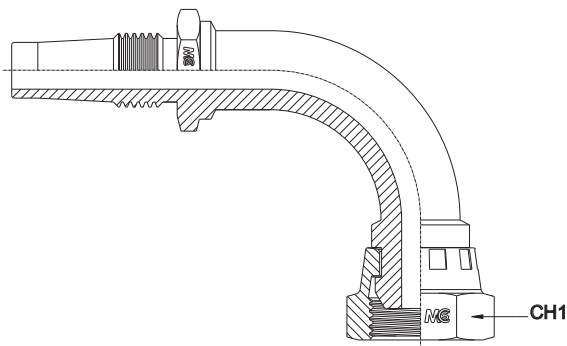

FEMMINA GIREVOLE 90° GAS CONO 60° RECUPERABILE
90° REUSABLE BSP SWIVEL FEMALE 60° CONE

Codice Part Number	Ø Int. Tubo Tube I.D.	Filetto Thread	CH1
REC90BSPSF0203	1/8"	3/16"	17
REC90BSPSF0403	1/4"	3/16"	19
REC90BSPSF0404	1/4"	1/4"	19
REC90BSPSF0604	3/8"	1/4"	22
REC90BSPSF0605	3/8"	5/16"	22
REC90BSPSF0606	3/8"	3/8"	22
REC90BSPSF0806	1/2"	3/8"	27
REC90BSPSF0808	1/2"	1/2"	27
REC90BSPSF1210	3/4"	5/8"	32
REC90BSPSF1212	3/4"	3/4"	32
REC90BSPSF1616	1"	1"	38