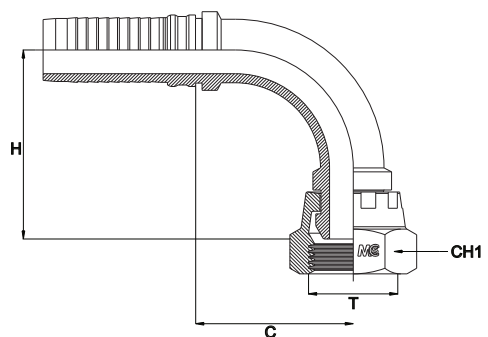

**FEMMINA GIREVOLE 90° GAS CONO 60° INTERLOCK
INTERLOCK 90° BSP SWIVEL FEMALE 60° CONE**

Bar W.P.	Codice Part Number	Filetto Thread	Ø Int. Tubo Inch. Hose I.D.	C Cut - Off	H Drop	CH1
420	90INTBSPSF1212	3/4"	3/4"	48,0	59,5	32
414	90INTBSPSF1616	1"	1"	65,5	77,5	38
	90INTBSPSF2020	1"1/4	1"1/4	83,0	88,0	50
345	90INTBSPSF2424	1"1/2	1"1/2	112,0	104,0	55
	90INTBSPSF3232	2"	2"	125,0	121,0	70