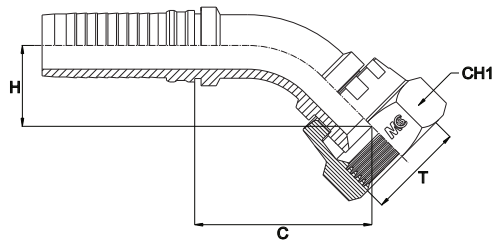

**FEMMINA GIREVOLE 45° JIC SVASATA 74° INTERLOCK
INTERLOCK 45° JIC SWIVEL FEMALE 74° CONE**

Bar W.P.	Codice Part Number	Filetto Thread	Ø Int. Tubo Inch. Hose I.D.	C Cut - Off	H Drop	CH1
420	45INTJSF1712	1" 1/16	3/4"	88,0	35,8	32
	45INTJSF2112	1" 5/16	3/4"	83,5	26,0	38
414	45INTJSF2116	1" 5/16	1"	114,5	43,0	38
	45INTJSF2620	1" 5/8	1" 1/4	134,5	45,5	50
345	45INTJSF3024	1" 7/8	1" 1/2	180,0	60,5	55