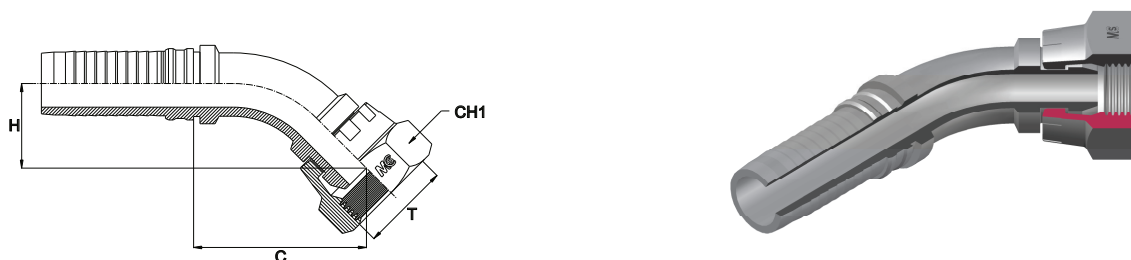

**FEMMINA GIREVOLE 45° GAS CONO 60° INTERLOCK
INTERLOCK 45° BSP SWIVEL FEMALE 60° CONE**

Bar W.P.	Codice Part Number	Filetto Thread	Ø Int. Tubo Inch. Hose I.D.	C Cut - Off	H Drop	CH1
420	45INTBSPSF1212	3/4"	3/4"	88,0	35,5	32
414	45INTBSPSF1616	1"	1"	110,0	40,5	38
	45INTBSPSF2020	1" 1/4	1" 1/4	136,5	45,0	50
345	45INTBSPSF2424	1" 1/2	1" 1/2	168,5	54,5	55
	45INTBSPSF3232	2"	2"	186,0	50,0	70