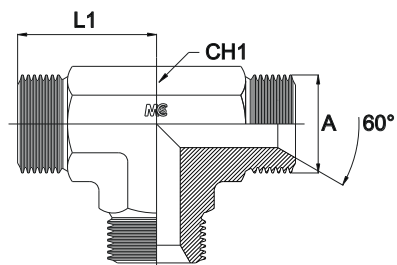

**ADATTATORE A «T» INTERMEDIO MASCHIO**

Filetto Metrico Cilindrico

**MALE EQUAL TEE**

Thread Metric Parallel

Bar W.P.	Codice Part Number	A	L1	CH1
400	TMMA1010	10x1,0	21,0	12
	TMMA1212	12x1,5	21,0	12
	TMMA1414	14x1,5	26,0	14
	TMMA1616	16x1,5	29,0	19
	TMMA1818	18x1,5	29,0	19
350	TMMA2020	20x1,5	34,0	22
	TMMA2222	22x1,5	34,0	22
315	TMMA2626	26x1,5	41,0	27
250	TMMA3030	30x1,5	45,0	33