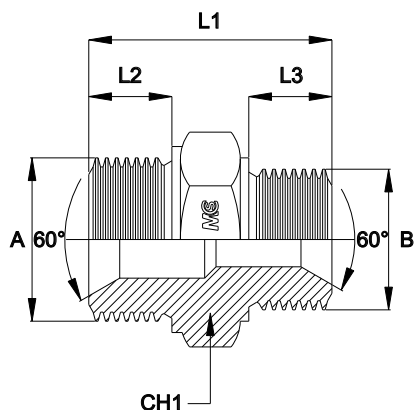

ADATTATORE DIRITTO MASCHIO

Filetto Gas Cilindrico/Metrico Cilindrico

MALE STRAIGHT ADAPTOR

Thread BSP Parallel/Metric Parallel

Bar W.P.	Codice Part Number	A	B	L1	L2	L3	CH1
400	MBSPMA1204	12x1,5	1/4"	32,0	11,0	11,0	19
	MBSPMA1404	14x1,5	1/4"	33,0	12,0	11,0	19
	MBSPMA1606	16x1,5	3/8"	35,0	12,0	12,0	22
350	MBSPMA1608	16x1,5	1/2"	35,5	12,0	14,0	27
400	MBSPMA1806	18x1,5	3/8"	36,0	12,0	12,0	24
350	MBSPMA1808	18x1,5	1/2"	37,0	12,0	14,0	27
	MBSPMA2006	20x1,5	3/8"	38,5	14,0	12,0	27
	MBSPMA2008	20x1,5	1/2"	40,5	14,0	14,0	27
	MBSPMA2204	22x1,5	1/4"	38,0	14,0	11,0	27
	MBSPMA2206	22x1,5	3/8"	39,0	14,0	12,0	27
315	MBSPMA2208	22x1,5	1/2"	41,0	14,0	14,0	27
	MBSPMA2408	24x1,5	1/2"	41,0	14,0	14,0	27
	MBSPMA2412	24x1,5	3/4"	43,5	14,0	16,0	32
250	MBSPMA2612	26x1,5	3/4"	47,0	16,0	16,0	32
	MBSPMA3012	30x1,5	3/4"	48,0	16,0	16,0	36
200	MBSPMA3016	30x1,5	1"	50,0	16,0	19,0	41
	MBSPMA3816	38x1,5	1"	53,0	16,0	19,0	46
160	MBSPMA3820	38x1,5	1" 1/4	54,0	16,0	20,0	50
	MBSPMA4520	45x1,5	1" 1/4	56,0	16,0	20,0	55
	MBSPMA4524	45x1,5	1" 1/2	56,0	16,0	20,0	55
-	MBSPMA5224	52x1,5	1" 1/2	-	-	20,0	-
-	MBSPMA6532	65x2,0	2"	-	-	24,5	-