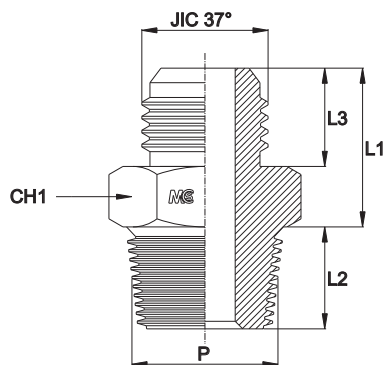

**ADATTATORE MASCHIO/MASCHIO**

Filetto NPT

**ADAPTOR MALE/MALE**

Thread NPT

Serie Series	Bar W.P.	Codice Code	Ø Est. Tubo M Tube O.D. M	Ø Est. Tubo W Tube O.D. W	JIC 37°	P	L1	L2	L3	CH1
UNIVERSALE UNIVERSAL	350	JNPTMA0702	6	1/4"	7/16"-20	1/8"	21,0	10,0	14,0	14
		JNPTMA0704	6	1/4"	7/16"-20	1/4"	21,0	14,0	14,0	14
		JNPTMA0706	6	1/4"	7/16"-20	3/8"	22,5	14,0	14,0	19
		JNPTMA0708	6	1/4"	7/16"-20	1/2"	23,5	19,0	14,0	22
		JNPTMA0802	8	5/16"	1/2"-20	1/8"	21,0	10,0	14,0	14
		JNPTMA0804	8	5/16"	1/2"-20	1/4"	21,0	14,0	14,0	14
		JNPTMA0806	8	5/16"	1/2"-20	3/8"	22,5	14,0	14,0	19
		JNPTMA0902	10	3/8"	9/16"-18	1/8"	21,9	10,0	14,1	17
		JNPTMA0904	10	3/8"	9/16"-18	1/4"	21,9	14,0	14,1	17
		JNPTMA0906	10	3/8"	9/16"-18	3/8"	22,6	14,0	14,1	19
		JNPTMA0908	10	3/8"	9/16"-18	1/2"	23,6	19,0	14,1	22
		JNPTMA1204	12	1/2"	3/4"-16	1/4"	24,3	14,0	16,7	22
		JNPTMA1206	12	1/2"	3/4"-16	3/8"	25,2	14,0	16,7	22
		JNPTMA1208	12	1/2"	3/4"-16	1/2"	26,2	19,0	16,7	22
		JNPTMA1212	12	1/2"	3/4"-16	3/4"	26,7	19,0	16,7	27
	JNPTMA1406	14-15-16	5/8"	7/8"-14	3/8"	28,7	14,0	19,3	24	
	JNPTMA1408	14-15-16	5/8"	7/8"-14	1/2"	28,8	19,0	19,3	24	
	JNPTMA1412	14-15-16	5/8"	7/8"-14	3/4"	29,3	19,0	19,3	27	
	JNPTMA1706	18-20	3/4"	1"1/16-12	3/8"	33,1	19,0	21,9	30	
	JNPTMA1708	18-20	3/4"	1"1/16-12	1/2"	33,1	19,0	21,9	30	
	JNPTMA1712	18-20	3/4"	1"1/16-12	3/4"	33,1	19,0	21,9	30	
	JNPTMA1716	18-20	3/4"	1"1/16-12	1"	33,1	24,0	21,9	36	
	290	JNPTMA2112	25	1"	1"5/16-12	3/4"	33,9	19,0	23,1	36
	JNPTMA2116	25	1"	1"5/16-12	1"	34,1	24,0	23,1	36	
	240	JNPTMA2120	25	1"	1"5/16-12	1"1/4	34,1	24,5	23,1	46
		JNPTMA2124	25	1"	1"5/16-12	1"1/2	34,6	25,0	23,1	50
		JNPTMA2616	28-30-32	1"1/4	1"5/8-12	1"	37,2	24,0	24,3	46
		JNPTMA2620	28-30-32	1"1/4	1"5/8-12	1"1/4	37,2	24,5	24,3	46
		JNPTMA2624	28-30-32	1"1/4	1"5/8-12	1"1/2	37,2	25,0	24,3	50
		JNPTMA3020	35-38	1"1/2	1"7/8-12	1"1/4	42,5	24,5	27,5	50
JNPTMA3024	35-38	1"1/2	1"7/8-12	1"1/2	42,5	25,0	27,5	50		
105	JNPTMA4032	50	2"	2"1/2-12	2"	52,6	26,0	33,9	65	