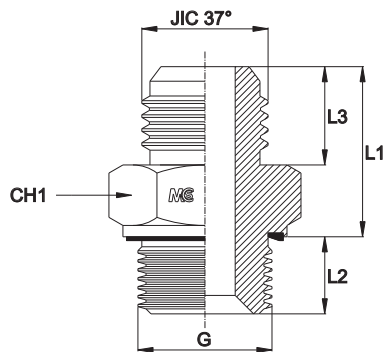

ADATTATORE MASCHIO/MASCHIO CON GUARNIZIONE INCASSATA

Filetto Gas Cilindrico

ADAPTOR MALE/MALE WITH CAPTIVE SEAL

Thread BSP Parallel

Serie Series	Bar W.P.	Codice Code	Ø Est. Tubo M Tube O.D. M	Ø Est. Tubo W Tube O.D. W	JIC 37°	G	L1	L2	L3	CH1
UNIVERSALE UNIVERSAL	350	JBSPMA0702V	6	1/4"	7/16"-20	1/8"	22,50	8,0	14,0	14
		JBSPMA0704V	6	1/4"	7/16"-20	1/4"	22,50	11,0	14,0	19
		JBSPMA0706V	6	1/4"	7/16"-20	3/8"	23,50	12,0	14,0	22
		JBSPMA0708V	6	1/4"	7/16"-20	1/2"	23,50	14,0	14,0	27
		JBSPMA0802V	8	5/16"	1/2"-20	1/8"	22,50	8,0	14,0	14
		JBSPMA0804V	8	5/16"	1/2"-20	1/4"	22,50	11,0	14,0	19
		JBSPMA0806V	8	5/16"	1/2"-20	3/8"	23,50	12,0	14,0	22
		JBSPMA0808V	8	5/16"	1/2"-20	1/2"	23,50	14,0	14,0	27
		JBSPMA0902V	10	3/8"	9/16"-18	1/8"	23,40	8,0	14,1	17
		JBSPMA0904V	10	3/8"	9/16"-18	1/4"	23,40	11,0	14,1	19
		JBSPMA0906V	10	3/8"	9/16"-18	3/8"	23,60	12,0	14,1	22
		JBSPMA0908V	10	3/8"	9/16"-18	1/2"	23,60	14,0	14,1	27
		JBSPMA1204V	12	1/2"	3/4"-16	1/4"	25,80	12,0	16,7	22
		JBSPMA1206V	12	1/2"	3/4"-16	3/8"	26,20	12,0	16,7	22
		JBSPMA1208V	12	1/2"	3/4"-16	1/2"	26,20	14,0	16,7	27
	JBSPMA1212V	12	1/2"	3/4"-16	3/4"	27,70	16,0	16,7	32	
	JBSPMA1406V	14-15-16	5/8"	7/8"-14	3/8"	30,20	12,0	19,3	24	
	JBSPMA1408V	14-15-16	5/8"	7/8"-14	1/2"	30,20	14,0	19,3	27	
	JBSPMA1412V	14-15-16	5/8"	7/8"-14	3/4"	30,70	16,0	19,3	32	
	JBSPMA1416V	14-15-16	5/8"	7/8"-14	1"	32,30	19,0	19,3	41	
	JBSPMA1706V	18-20	3/4"	1"1/16-12	3/8"	34,60	12,0	21,9	30	
	JBSPMA1708V	18-20	3/4"	1"1/16-12	1/2"	34,60	14,0	21,9	30	
	JBSPMA1712V	18-20	3/4"	1"1/16-12	3/4"	35,10	16,0	21,9	32	
	JBSPMA1716V	18-20	3/4"	1"1/16-12	1"	35,10	19,0	21,9	41	
	JBSPMA1720V	18-20	3/4"	1"1/16-12	1"1/4	35,10	20,0	21,9	50	
	JBSPMA2112V	25	1"	1"5/16-12	3/4"	35,90	16,0	23,1	36	
	JBSPMA2116V	25	1"	1"5/16-12	1"	36,10	19,0	23,1	41	
	JBSPMA2120V	25	1"	1"5/16-12	1"1/4	36,10	20,0	23,1	50	
	JBSPMA2124V	25	1"	1"5/16-12	1"1/2	37,60	20,0	23,1	55	
	JBSPMA2616V	28-30-32	1"1/4	1"5/8-12	1"	39,20	19,0	24,3	46	
	JBSPMA2620V	28-30-32	1"1/4	1"5/8-12	1"1/4	39,20	20,0	24,3	50	
	JBSPMA2624V	28-30-32	1"1/4	1"5/8-12	1"1/2	39,20	20,0	24,3	55	
	JBSPMA2632V	28-30-32	1"1/4	1"5/8-12	2"	39,80	24,5	24,3	70	
JBSPMA3016V	35-38	1"1/2	1"7/8-12	1"	44,50	19,0	27,5	50		
JBSPMA3020V	35-38	1"1/2	1"7/8-12	1"1/4	44,50	20,0	27,5	50		
JBSPMA3024V	35-38	1"1/2	1"7/8-12	1"1/2	44,50	20,0	27,5	55		
JBSPMA3032V	35-38	1"1/2	1"7/8-12	2"	44,50	24,5	27,5	70		
105	JBSPMA4032V	50	2"	2"1/2-12	2"	49,50	24,5	33,9	70	