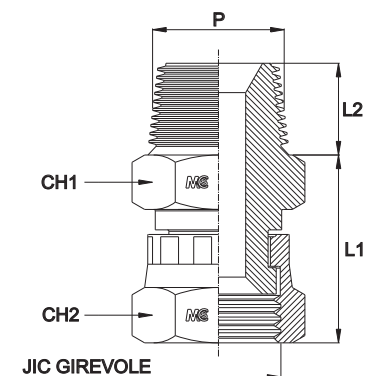

ADATTATORE MASCHIO/FEMMINA GIREVOLE

Filetto NPT

MALE/SWIVEL FEMALE ADAPTOR

Thread NPT

Serie Series	Bar W.P.	Codice Code	JIC 37°	P	L1	L2	CH1	CH2
UNIVERSALE UNIVERSAL	350	JNPTSFMA0702	7/16"-20	1/8"	27,0	10,0	14	17
		JNPTSFMA0704	7/16"-20	1/4"	27,0	14,0	14	17
		JNPTSFMA0802	1/2"-20	1/8"	27,0	10,0	14	17
		JNPTSFMA0804	1/2"-20	1/4"	27,0	14,0	14	17
		JNPTSFMA0902	9/16"-18	1/8"	27,0	10,0	14	19
		JNPTSFMA0904	9/16"-18	1/4"	27,0	14,0	14	19
		JNPTSFMA0906	9/16"-18	3/8"	28,5	14,0	19	19
		JNPTSFMA0908	9/16"-18	1/2"	29,5	19,0	22	19
		JNPTSFMA1204	3/4"-16	1/4"	31,0	14,0	14	24
		JNPTSFMA1206	3/4"-16	3/8"	32,5	14,0	19	24
		JNPTSFMA1208	3/4"-16	1/2"	33,5	19,0	22	24
		JNPTSFMA1212	3/4"-16	3/4"	34,0	19,0	27	24
		JNPTSFMA1406	7/8"-14	3/8"	35,5	14,0	19	27
		JNPTSFMA1408	7/8"-14	1/2"	36,5	19,0	22	27
	JNPTSFMA1412	7/8"-14	3/4"	37,0	19,0	27	27	
	JNPTSFMA1708	1" 1/16-12	1/2"	38,5	19,0	22	32	
	JNPTSFMA1712	1" 1/16-12	3/4"	39,0	19,0	27	32	
	290	JNPTSFMA2112	1" 5/16-12	3/4"	42,0	19,0	27	38
		JNPTSFMA2116	1" 5/16-12	1"	43,0	19,0	36	38
	240	JNPTSFMA2616	1" 5/8-12	1"	45,0	19,0	36	50
JNPTSFMA2620		1" 5/8-12	1" 1/4	45,0	24,0	46	50	
		JNPTSFMA3024	1" 7/8-12	1" 1/2	49,5	25,0	50	55