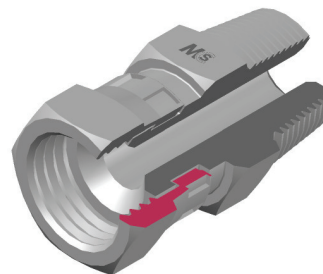

ADATTATORE MASCHIO/FEMMINA GIREVOLE

Filetto NPT

MALE/SWIVEL FEMALE ADAPTOR

Thread NPT

Serie Series	Bar W.P.	Codice Code	JIC 37°	P	L1	L2	CH1	CH2
UNIVERSALE UNIVERSAL	350	JNPTSFMA0702	7/16"-20	1/8"	27,0	10,0	14	17
		JNPTSFMA0704	7/16"-20	1/4"	27,0	14,0	14	17
		JNPTSFMA0802	1/2"-20	1/8"	27,0	10,0	14	17
		JNPTSFMA0804	1/2"-20	1/4"	27,0	14,0	14	17
		JNPTSFMA0902	9/16"-18	1/8"	27,0	10,0	14	19
		JNPTSFMA0904	9/16"-18	1/4"	27,0	14,0	14	19
		JNPTSFMA0906	9/16"-18	3/8"	28,5	14,0	19	19
		JNPTSFMA0908	9/16"-18	1/2"	29,5	19,0	22	19
		JNPTSFMA1204	3/4"-16	1/4"	31,0	14,0	14	24
		JNPTSFMA1206	3/4"-16	3/8"	32,5	14,0	19	24
		JNPTSFMA1208	3/4"-16	1/2"	33,5	19,0	22	24
		JNPTSFMA1212	3/4"-16	3/4"	34,0	19,0	27	24
		JNPTSFMA1406	7/8"-14	3/8"	35,5	14,0	19	27
		JNPTSFMA1408	7/8"-14	1/2"	36,5	19,0	22	27
	JNPTSFMA1412	7/8"-14	3/4"	37,0	19,0	27	27	
	JNPTSFMA1708	1" 1/16-12	1/2"	38,5	19,0	22	32	
	JNPTSFMA1712	1" 1/16-12	3/4"	39,0	19,0	27	32	
	290	JNPTSFMA2112	1" 5/16-12	3/4"	42,0	19,0	27	38
		JNPTSFMA2116	1" 5/16-12	1"	43,0	19,0	36	38
	240	JNPTSFMA2616	1" 5/8-12	1"	45,0	19,0	36	50
JNPTSFMA2620		1" 5/8-12	1" 1/4	45,0	24,0	46	50	
		JNPTSFMA3024	1" 7/8-12	1" 1/2	49,5	25,0	50	55